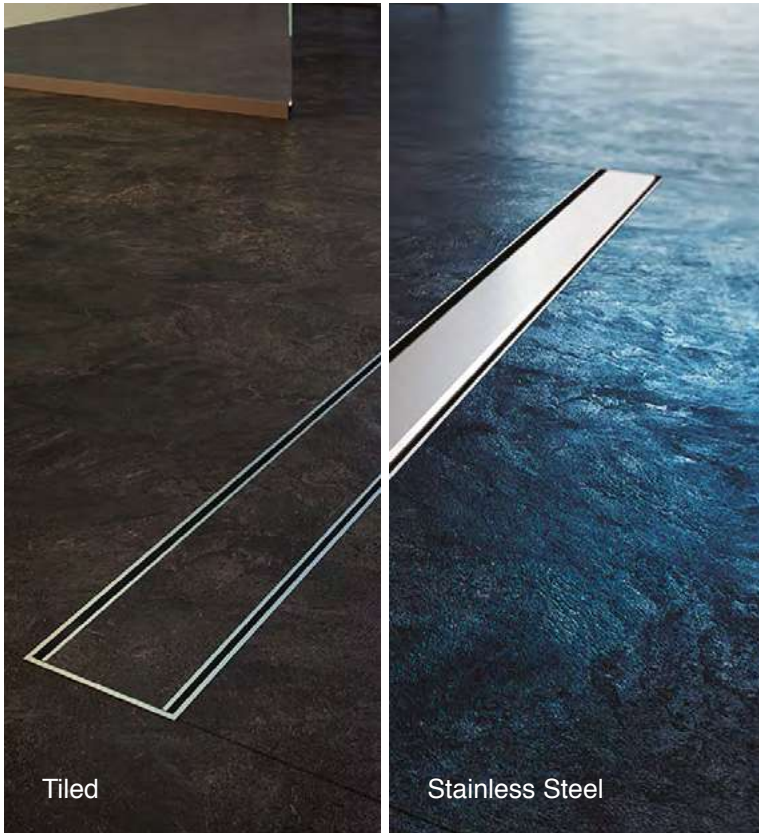

Alca 750mm Linear Shower Drain with Waste

Code	Description	RRP
APZ10BLACK-750M	750mm Linear Shower Drain w/ Waste - Matt Black	£286
APZ10BLACK-750BRASS	750mm Linear Shower Drain w/ Waste - Brushed Brass	£286