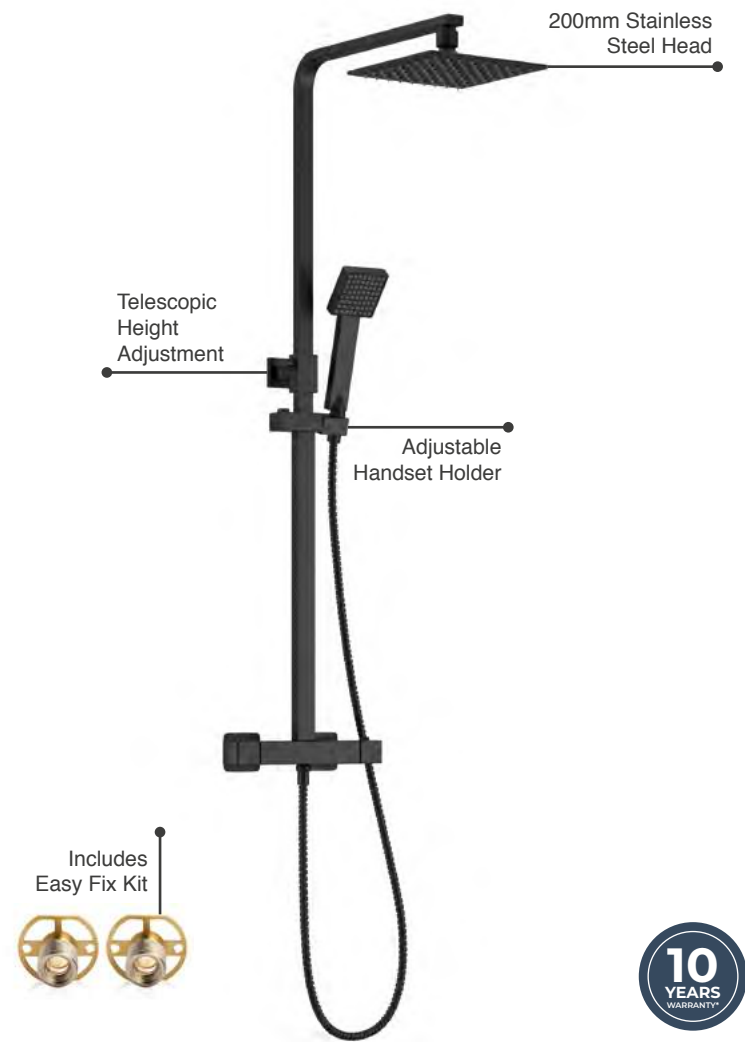

Firm Square Exposed Thermostatic Shower P 1.0

Code	Description	RRP
MSSHFISQ	Firm Square Thermostatic Shower Chrome	£264
MSSHFISQBL	Firm Square Thermostatic Shower Black	£291

Minimum bar pressure required to outlet