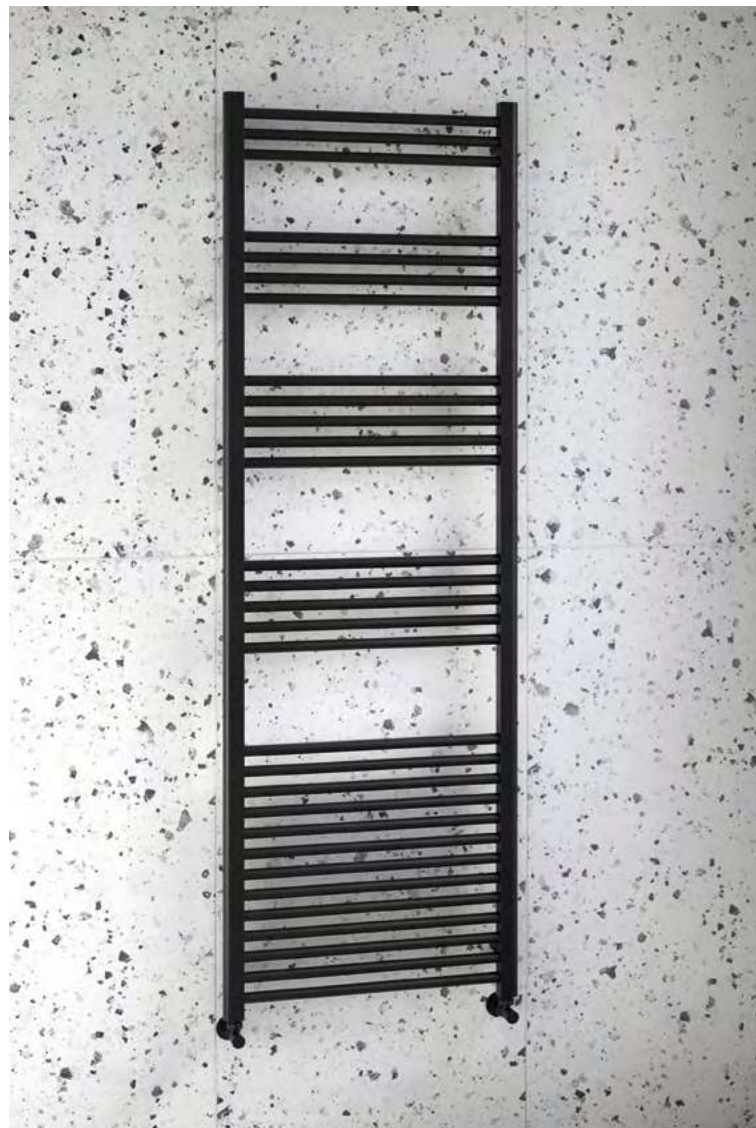

Round Angled Radiator Valves Pair

MSVAROANBL

£32

Round Straight Radiator Valves Pair

MSVAROSTBL

£34

Matt Black - Straight 22mm Bars

Code	Size (mm)	Pipe Centres	Cross Bars	BTU $\Delta$ 50°C	BTU $\Delta$ 60°C	RRP
MSALM18X5STBL	H 1800 x W 500	450	30	2467	3132	£166
MSALM18X6STBL	H 1800 x W 600	550	30	2958	3756	£180