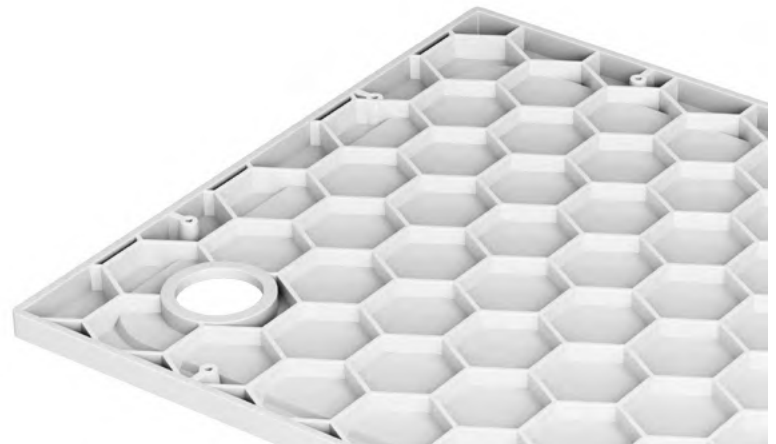

Hexagonal Structure for Enhanced Durability

30mm Low Profile

Slip Resistance

Smooth Gloss Surface for Easy Cleaning