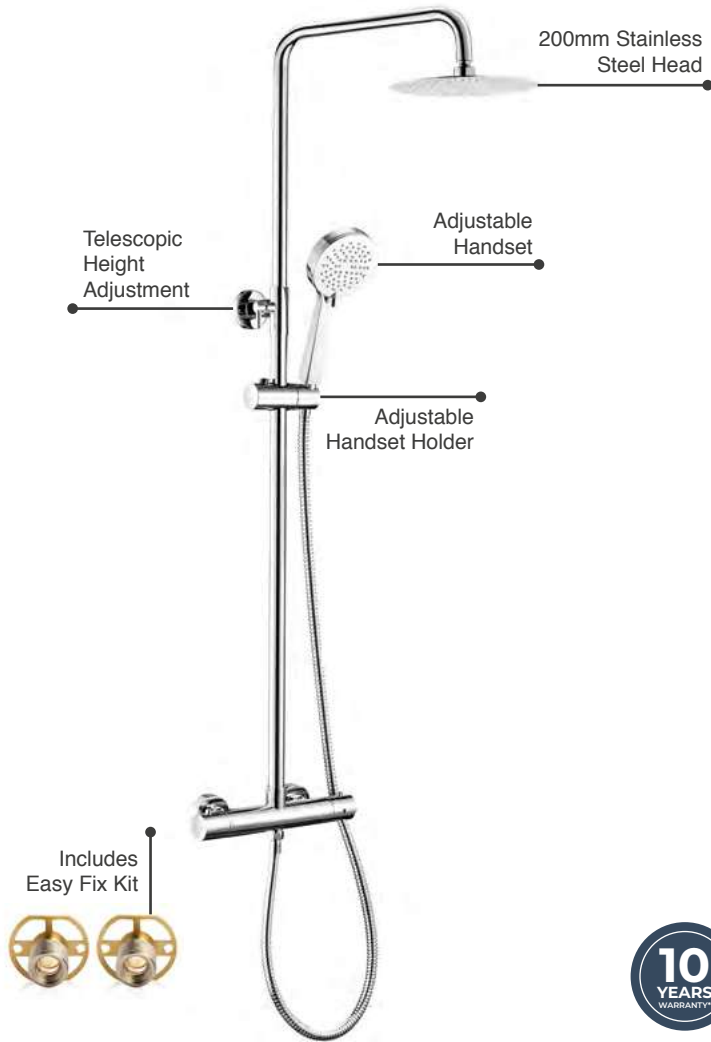

Code	RRP
MSBOTTRA1	£39

Easy Fix Kit 2

Code	RRP
MSSHEFK2	£27

Wall Mounted Triangular Corner Baskets

Code	Description	RRP
MSACCBS	Wall Mounted Deep Single Triangular Corner Basket	£68
MSACCBDD	Wall Mounted Double Triangular Corner Basket	£171

# Exposed Thermostatic Showers

Firm Round Exposed Thermostatic Shower  P 1.0

Code	Description	RRP
MSSHFIRO	 Firm Round Thermostatic Shower Chrome	£221
MSSHFIROBL	 Firm Round Thermostatic Shower Black	£245