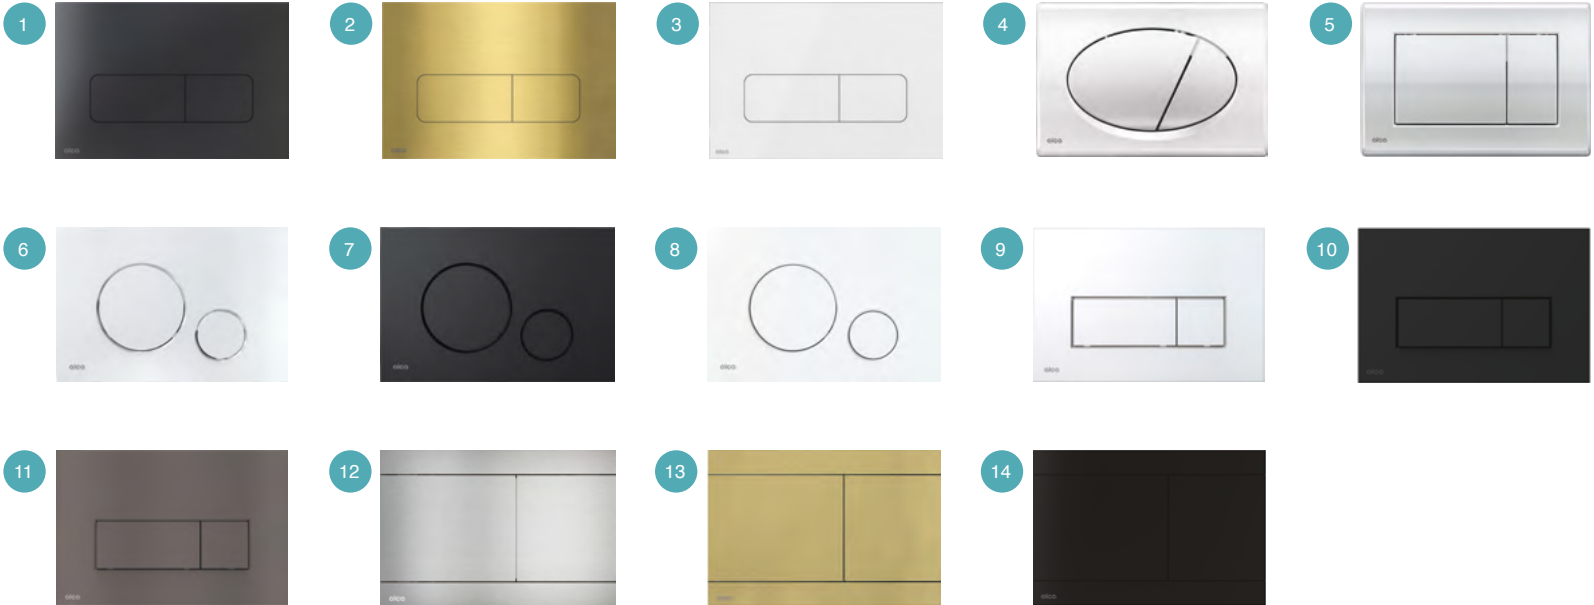

Alca 1120mm Wall Hung Toilet Frame & Concealed Cistern

AM101/1120

£260

H 1120 x W 510 x Installation Depth 125-250mm

Alca Slimline 1200mm Wall Hung Toilet Frame & Concealed Cistern

AM1101/1200

£320

H 1175 x W 570 x Installation Depth 120-160mm

Flush Plates

Code	Description	Finish	RRP	
1.	MOON-BLACK	Alca Moon Thin Dual Flush Plate	Matt Black	£336
2.	MOON-BRASS	Alca Moon Thin Dual Flush Plate	Brushed Brass	£336
3.	MOON-WHITE	Alca Moon Thin Dual Flush Plate	White Polished	£348
4.	M71	Alca M71 Dual Flush Plate	Chrome Polished	£46
5.	M271	Alca M271 Dual Flush Plate	Chrome Polished	£46
6.	M671	Alca M671 Thin Dual Flush Plate	Chrome Polished	£72
7.	M678	Alca M678 Thin Dual Flush Plate	Matt Black	£75
8.	M676	Alca M676 Thin Dual Flush Plate	Matt White	£75
9.	M571	Alca M571 Thin Dual Flush Plate	Chrome Polished	£72
10.	M578	Alca M578 Thin Dual Flush Plate	Matt Black	£75
11.	M57-GM-M	Alca M57-G-M Thin Dual Flush Plate	Gun Metal	£80
12.	FUN	Alca FUN Dual Flush Plate	Metal Matt	£324
13.	FUN-BRASS	Alca FUN Dual Flush Plate	Brushed Brass	£336
14.	FUN-BLACK	Alca FUN Dual Flush Plate	Matt Black	£336