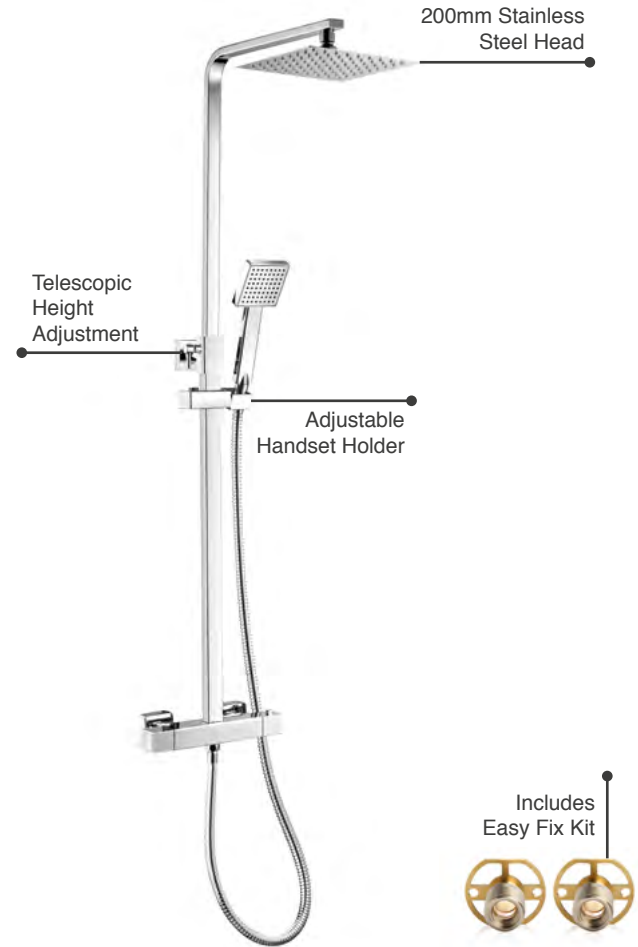

Birr

Code	Size (mm)	RRP
BIR170X75LH	1700 x 750mm Left Hand Bath	£348
BIR170X75RH	1700 x 750mm Right Hand Bath	£348
BIRBAPA	1700 x 750mm Bath Panel	£204

Acrylic Bath Panels

Code	Size (mm)	RRP
MSBAFBP150	1500mm Front Acrylic Bath Panel	£132
MSBAFBP160	1600mm Front Acrylic Bath Panel	£132
MSBAFBP170	1700mm Front Acrylic Bath Panel	£132
MSBAFBP180	1800mm Front Acrylic Bath Panel	£142
MSBAEBP70	700mm End Acrylic Bath Panel	£108
MSBAEBP75	750mm End Acrylic Bath Panel	£108
MSBAEBP80	800mm End Acrylic Bath Panel	£108

Arklow

Code	Size (mm)	RRP
ARK150X70SE	1500 x 700mm	£228
ARK160X70SE	1600 x 700mm	£238
ARK170X70SE	1700 x 700mm	£238

2 Piece Adjustable Wooden Bath Panels

Code	Size (mm)	RRP
MSWOBP70WG	700mm 2 Piece Adjustable End Panel White Gloss	£75
MSWOBP75WG	750mm 2 Piece Adjustable End Panel White Gloss	£75
MSWOBP80WG	800mm 2 Piece Adjustable End Panel White Gloss	£75
MSWOBP170WG	1700mm 2 Piece Adjustable Front Panel White Gloss	£135
MSWOBP180WG	1800mm 2 Piece Adjustable Front Panel White Gloss	£147

Exposed Thermostatic Showers

Firm Round Exposed Thermostatic Shower

Code	Description	RRP
MSSHFIRO	<ul style="list-style-type: none"> • Thermostatic Exposed Shower Valve • Adjustable Riser Rail • 200mm Stainless Steel Head • Chrome Adjustable Handset • Standard Chrome Hose 1.5m • Easy Fix Kit 	£204

Firm Square Exposed Thermostatic Shower

Code	Description	RRP
MSSHFISQ	<ul style="list-style-type: none"> • Thermostatic Exposed Shower Valve • Adjustable Riser Rail • 200mm Stainless Steel Head • Chrome Adjustable Handset Holder • Standard Chrome Hose 1.5m • Easy Fix Kit 	£228