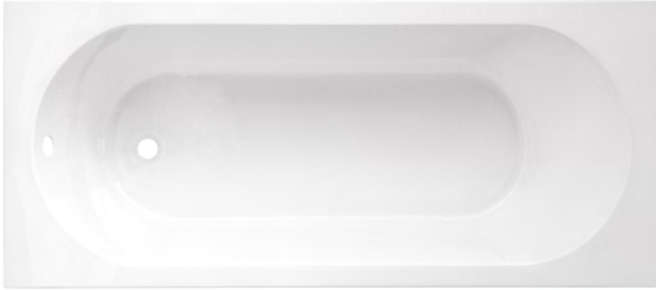

Standard Baths

Carne Single Ended

Code	Size (mm)	RRP
CAR170X70SE	1700 x 700mm	£252
CAR170X75SE	1700 x 750mm	£310