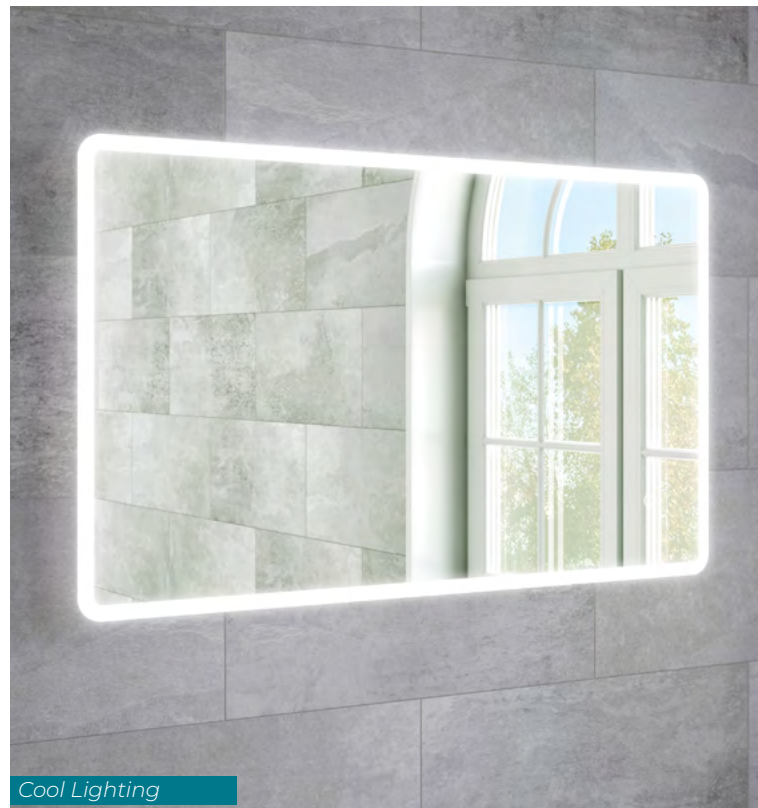

LED Mirrors

Cool Lighting

Cool Lighting

Warm Lighting

Features:

Jax

- LED Slimline Mirror
- Touch Switch with Colour Change and Dimming Function
- Landscape or Portrait
- Heated Demister Pad
- Ambient Lighting
- IP44