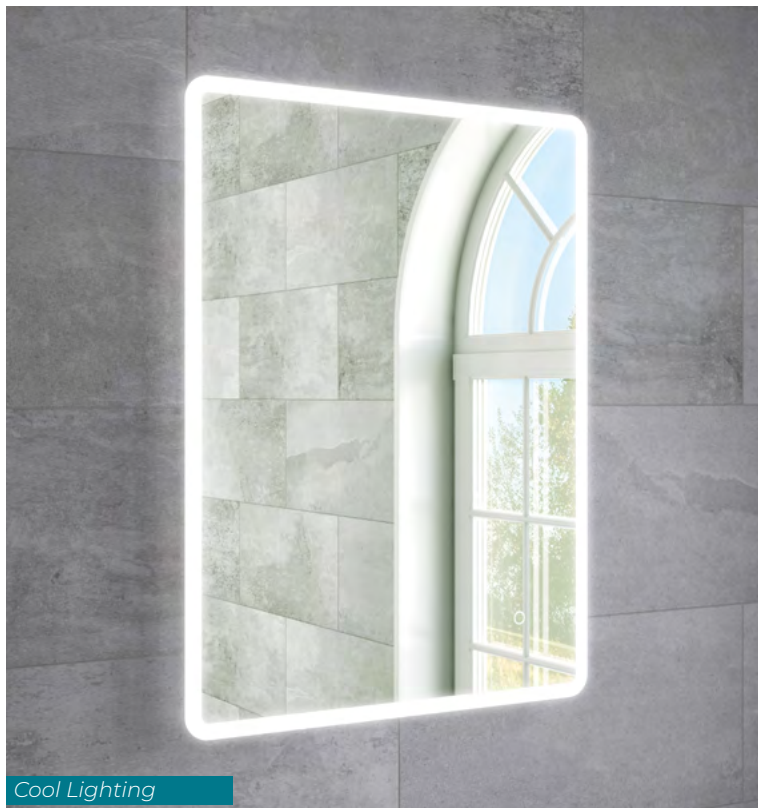

LED Mirrors

Cool Lighting

Cool Lighting

Warm Lighting

Features:

Jax

- LED Slimline Mirror
- Touch Switch with Colour Change and Dimming Function
- Landscape or Portrait
- Heated Demister Pad
- Ambient Lighting
- IP44