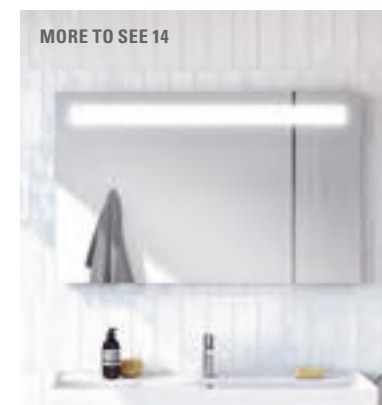

MY VIEW 14+

\*Only available in specified countries

MIRRORS

MIRRORS

**More to See Lite: a pure and simple fit every time**

- Individual: the right shape and size for every bathroom
- Brilliant: with all-round LED wall lighting
- Atmospheric: adjustable light colour from daylight white to warm white