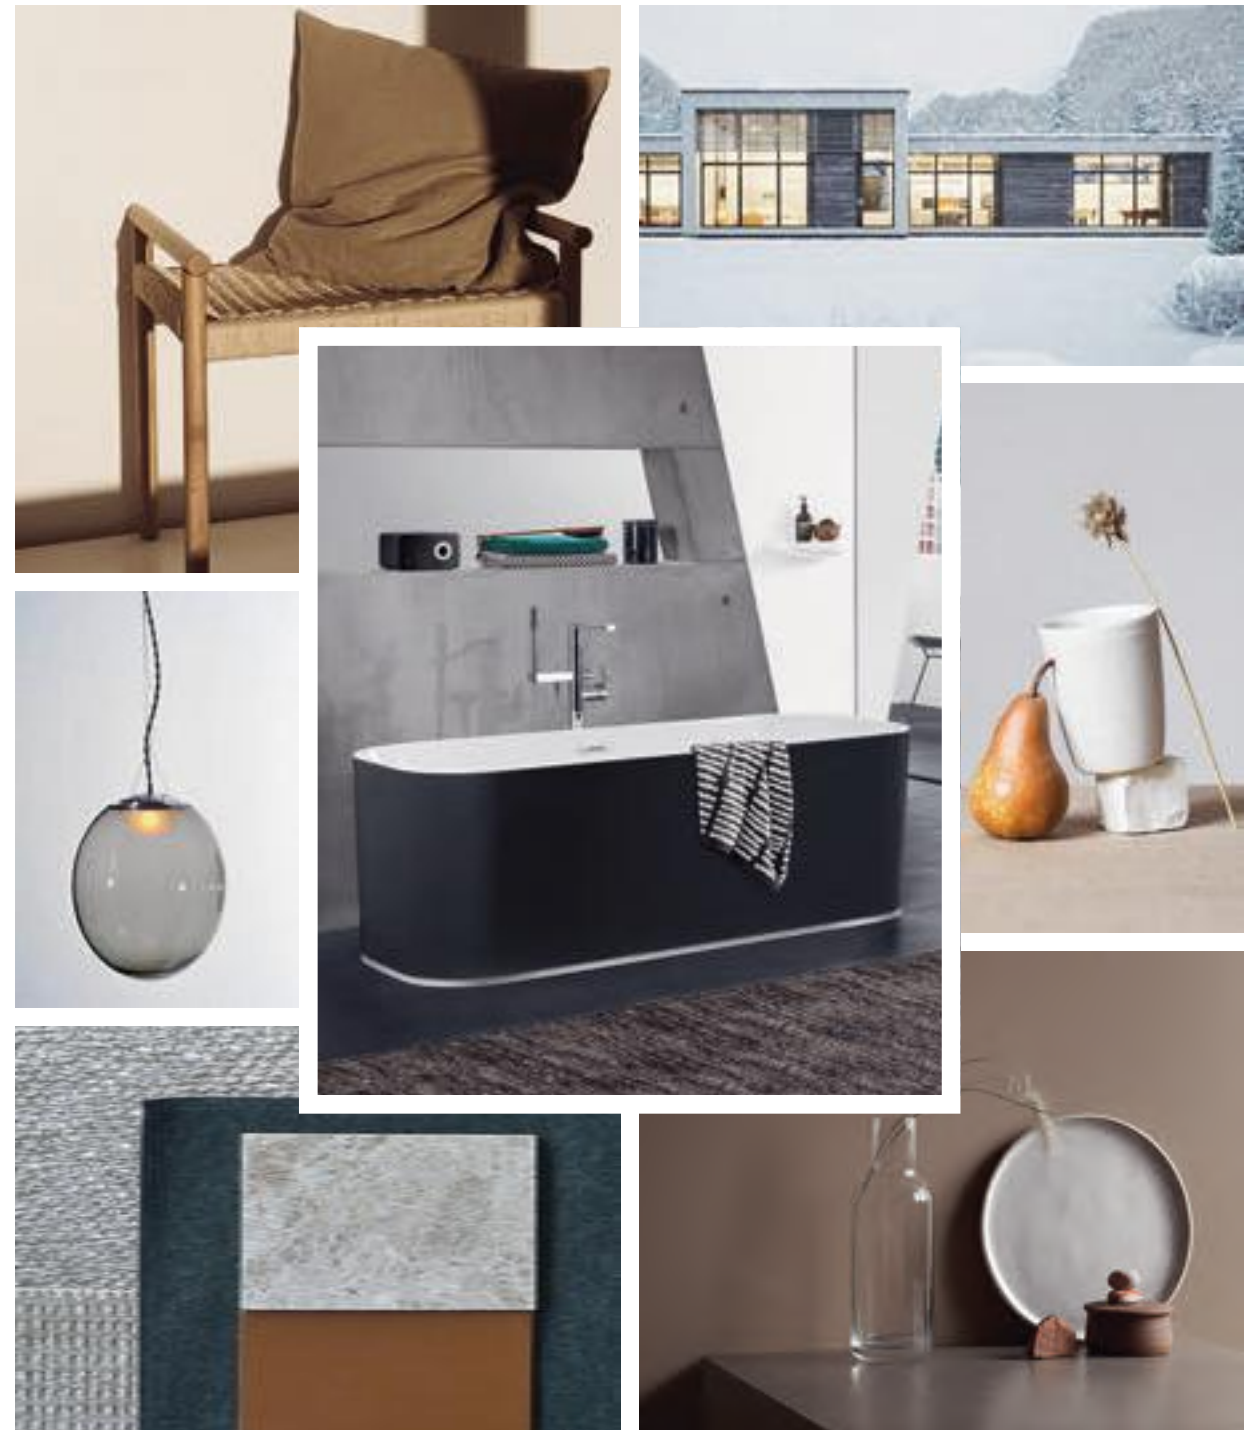

MEMENTO 2.0 / FINION

INTERIOR STYLES

DESIGNER PATRICK FREY

ALLURING MINIMALISM

“Straight lines, open spaces and simple forms emphasize the bathroom’s functionality. A well-conceived light concept and homely accessories make it all really inviting.”