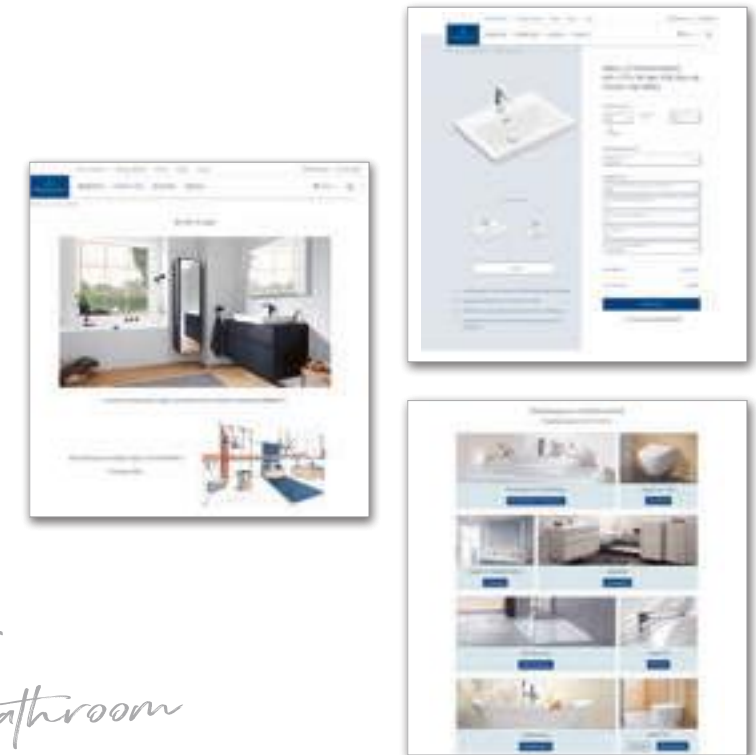

## STYLE FINDER

Need some help finding the right products? Use the Style Finder to define what you like - and we'll show you the appropriate collections.

[villeroyboch.com/stylefinder](http://villeroyboch.com/stylefinder)

## BATHROOM PLANNER

Turn your ideas into virtual reality with a 3D view of your new dream bathroom or create a professional floor plan.

[villeroyboch.com/bathroomplanner](http://villeroyboch.com/bathroomplanner)

## PRODUCT DATA

Want to know more about a product or check measurements? You'll find detailed information here.

[villeroyboch.com/products](http://villeroyboch.com/products)

*Design your dream bathroom*