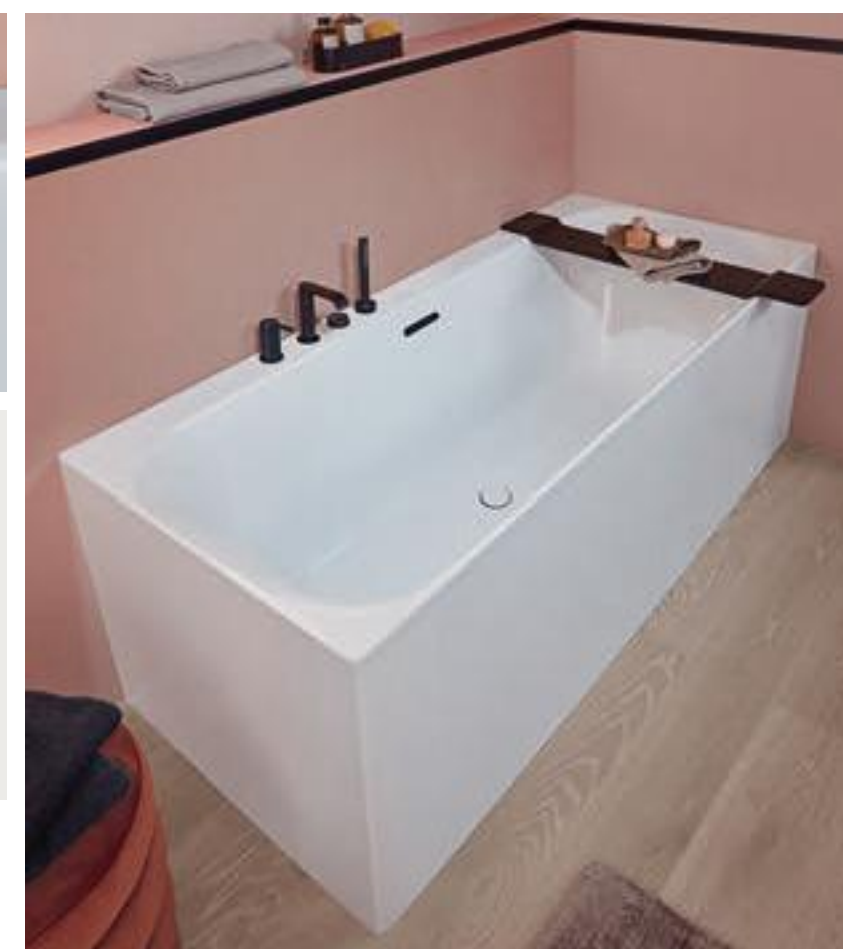

*"You can create a special place with these washbasins as a centrepiece."*

*Designer Gesa Hansen*

*My bathroom,  
my style*

 **reddot** winner 2021

**Attractive combination**

The washbasins come into their own on the bathroom furniture from the Legato collection and are colour-matched to the Subway 2.0 toilets.

SURFACE-MOUNTED  
WASHBASINS

BUILT-IN WASHBASINS

UNDERCOUNTER WASHBASINS

**Bath**

- Angular or rounded design inside
- Water-saving depth of only 44 cm
- Stylish extra-wide overflow design feature in Chrome, Stone White or Black Matt
- Can be combined with whirlpool system

- Washbasin**
- Modern, angular lines and delicate walls
  - Extra-wide overflow
  - Generous shelf space

*Our favourite fun place*

**Deep washbasins**  
For all those little everyday washing adventures - from hands to hair!