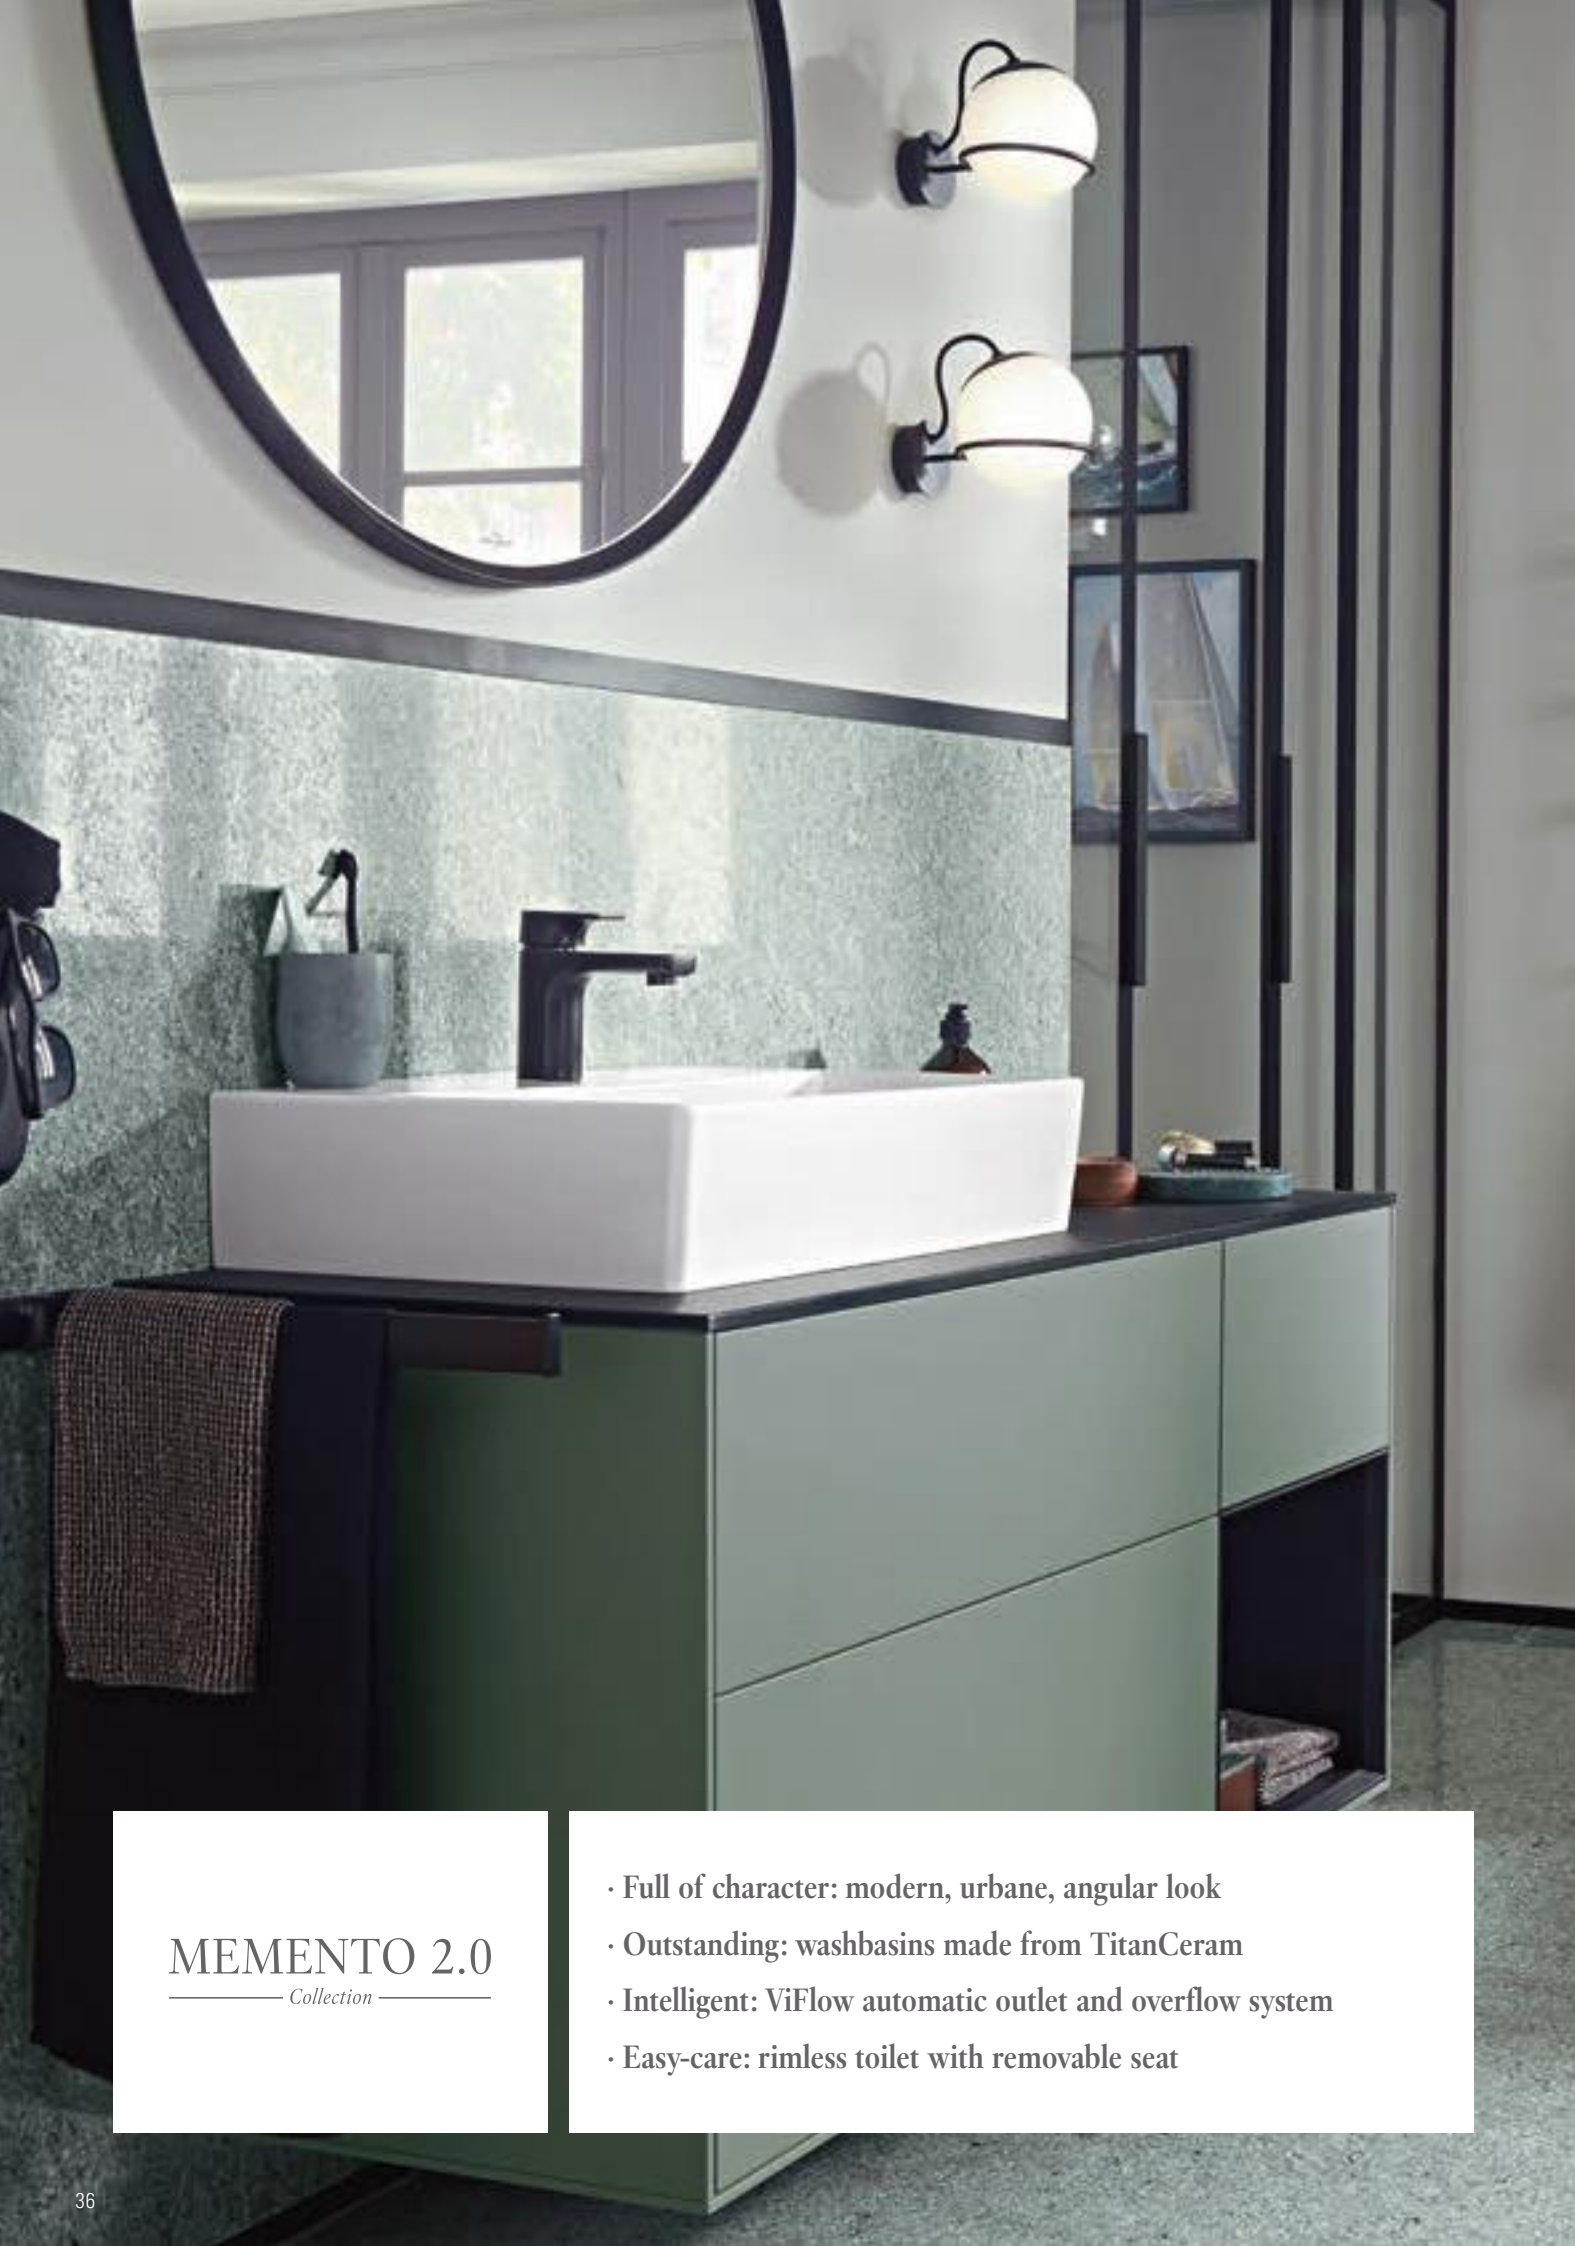

**MEMENTO 2.0**  
Collection

- Full of character: modern, urbane, angular look
- Outstanding: washbasins made from TitanCeram
- Intelligent: ViFlow automatic outlet and overflow system
- Easy-care: rimless toilet with removable seat