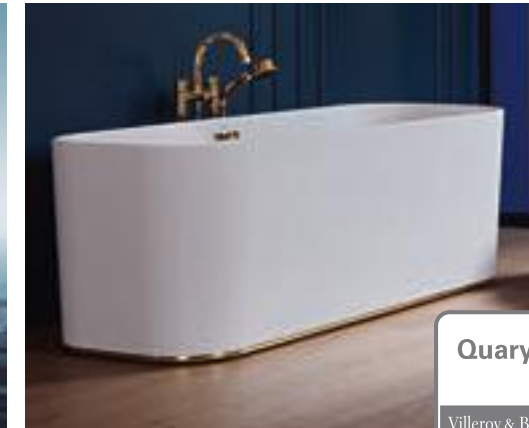

- Ultra-flat, highly robust shower trays
- Harmonious, discreet floor design for contemporary bathroom architecture
- Safe and easy entry
- Customised sizes available
- Particularly easy to clean

## ANTISLIP

Quaryl® surfaces offer maximum slip resistance by natural means. A firm foothold and safe showering are guaranteed, even on wet surfaces.

**Anti Slip**  
Villeroy & Boch

- Quaryl® shower trays in matt colours with maximum slip-resistance
- Particularly hygienic thanks to non-porous, seamless surface
- Our acrylic shower trays in White Alpin can be supplied with Vibogrip anti-slip finish

## QUARYL®

This exclusive and exceptionally robust material has a smooth and warm feel and is gentle to the skin. At the same time, Quaryl® also makes uniquely precise designs possible.

**Quaryl®**  
Villeroy & Boch