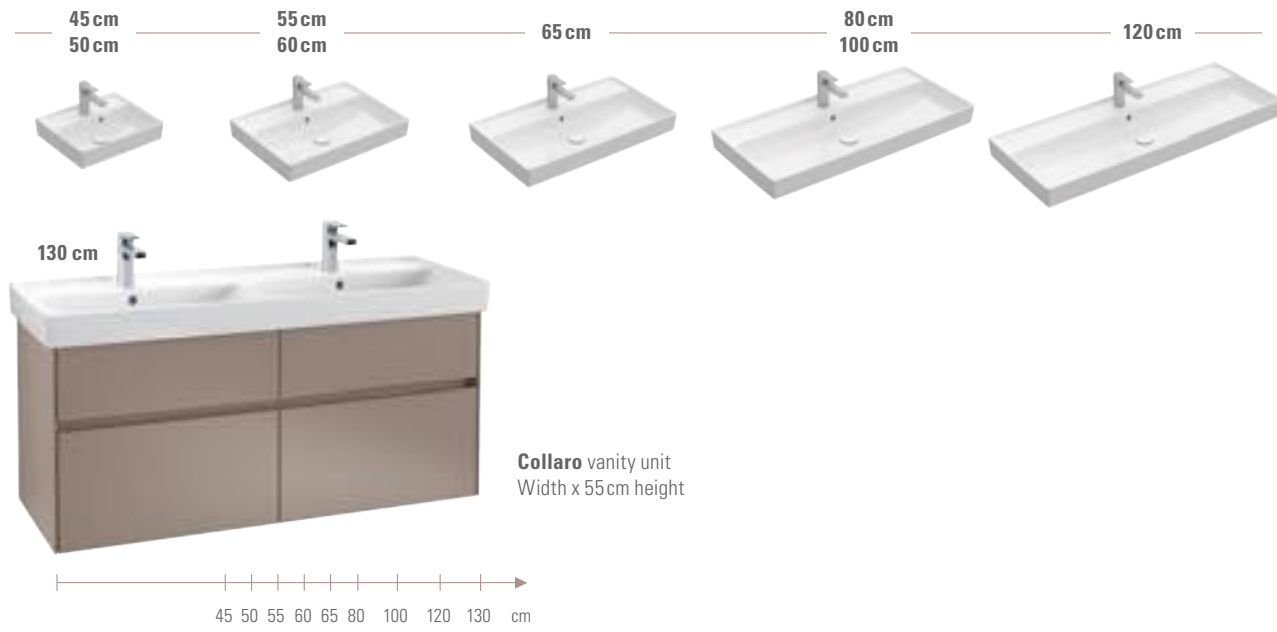

VANITY WASHBASINS