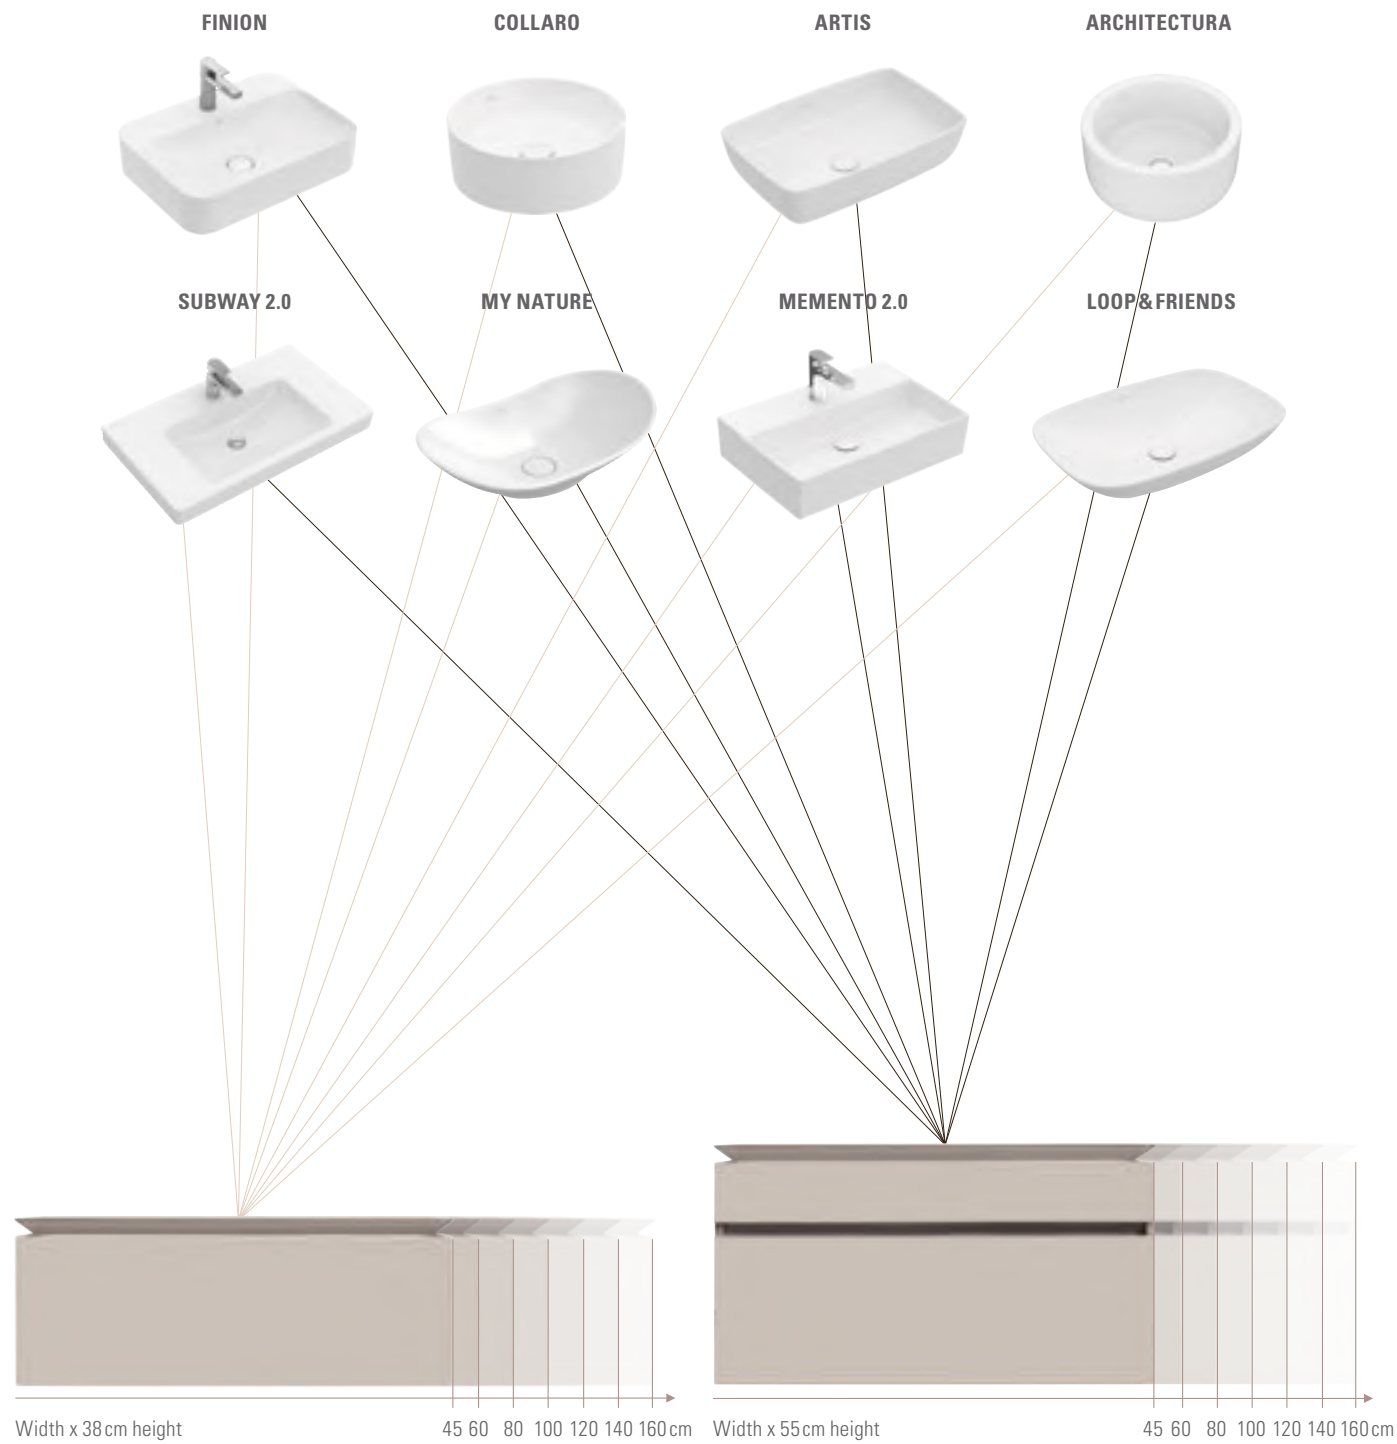

**LEGATO**  
— Collection —

- Individual: bathroom furniture offering broad scope for combinations
- Compatible: furniture items match many of our washbasins
- Modern: bath with rim height of only 2 cm
- Comfortable: room for two with central outlet

**Bathroom furniture**

- Available in many expressive colours
- With the LED light strip, the vanity unit top appears to hover above the cabinet
- Interior of the drawers in Anthracite
- Practical slip-resistant base keeps things tidy

*Eye-catching feature*

Combine to your heart's content

**Matches almost all Villeroy & Boch washbasins**  
 The utility value of the ceramics unfolds in style on the vanity units in widths from 45 to 160 cm.