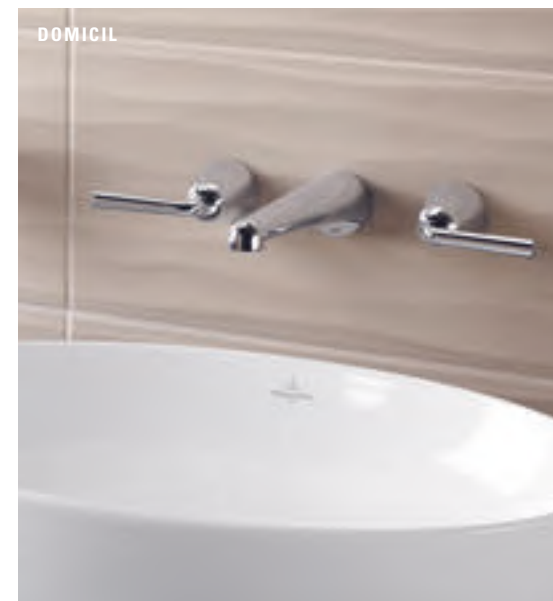

## TAPS & FITTINGS

Taps set off the bathroom ceramics not only in practical terms but aesthetically, too. To ensure you find the right design for your bathroom, we cover a broad spectrum of styles - modern minimalism, plain classic style or simple elegance, for example. We offer you taps and fittings for all your items in the bathroom - from washbasins through baths to showers - and in top quality throughout.

[villeroyboch.com/tapsandfittings](https://villeroyboch.com/tapsandfittings)

LA FLEUR

TAPS & FITTINGS

CULT

DOMICIL

JUST

LA FLEUR

**Completing the picture**

- Magnificent: taps as design highlights
- Versatile: combinable with all washbasin variants and forms
- High-quality: perfect combination of cutting-edge production technology and first-class craftsmanship\*