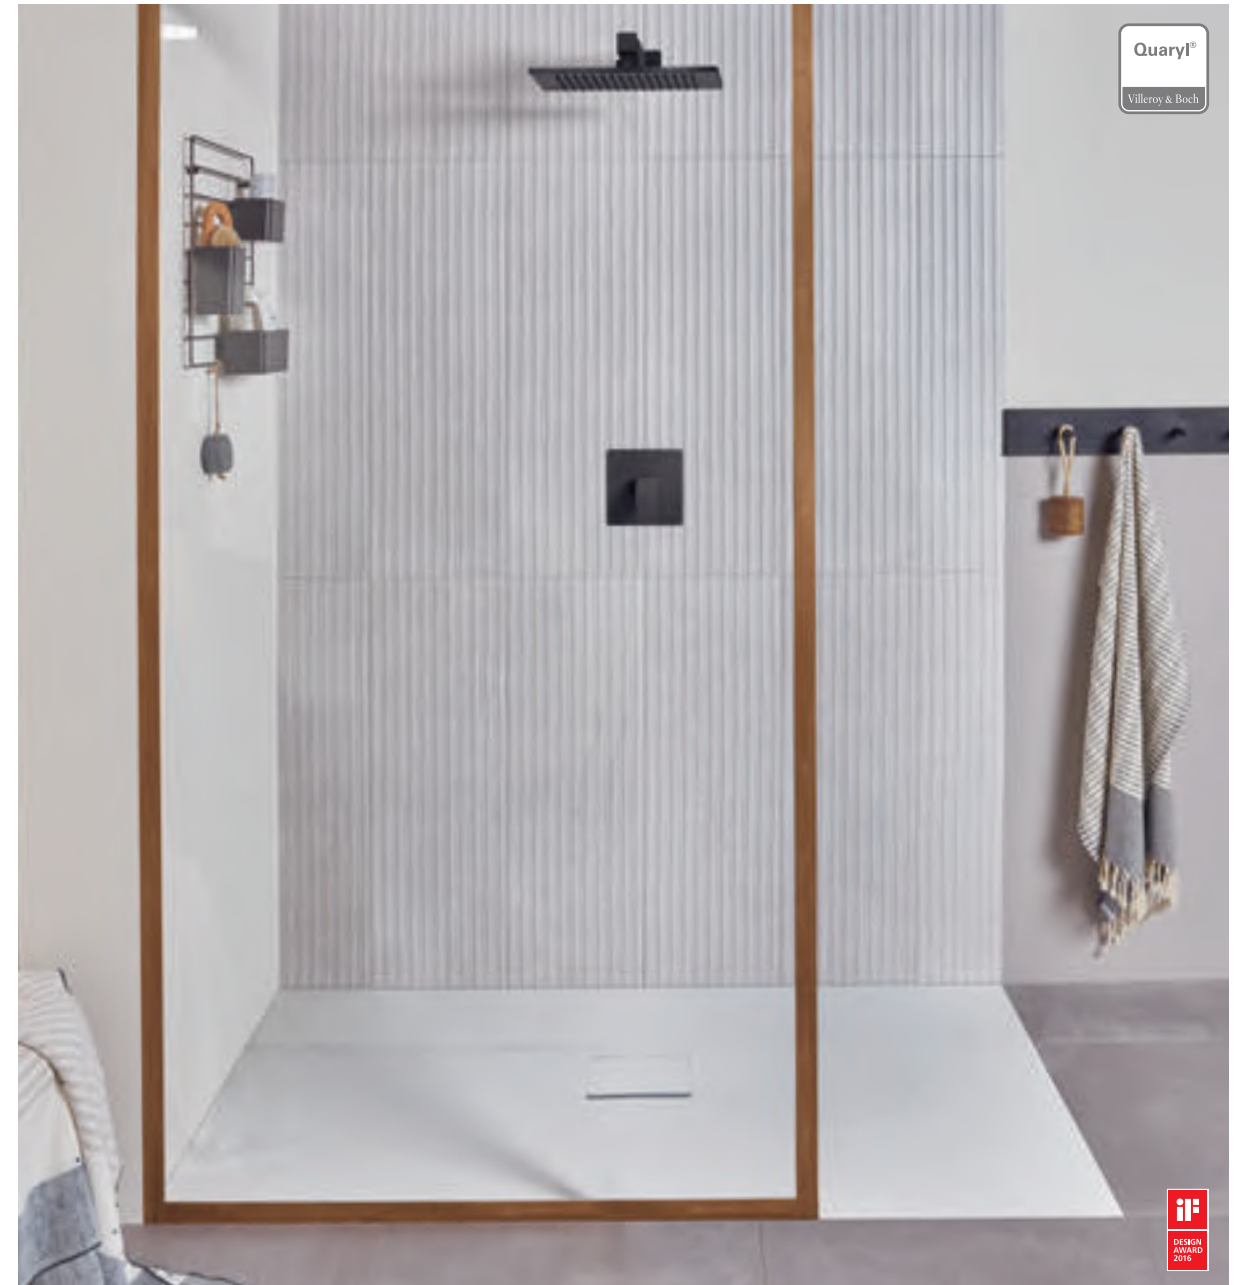

## SHOWER TRAYS

Modern, flat shower trays offer maximum scope for individual design in the bathroom. Open concepts or space-saving shower niches can be integrated into practically any floor plan according to your wishes. The new materials and structural designs allow floor-flush installation, for safe and convenient use into old age.

SHOWER TRAYS

Feel-good design

- Minimalist: ultra-flat and rimless Quaryl® shower tray
- Modern: flush-fit outlet
- Matt: 4 elegant colours in a matt look
- Millimetre precision: can be individually cut to size for every bathroom