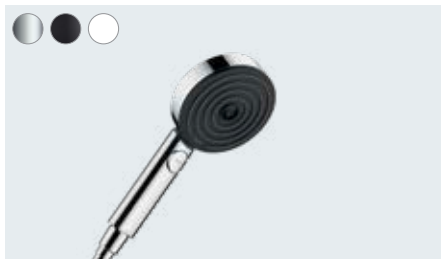

Pulsify S Select

Hand shower 105 3jet Relaxation
24110, -000, -670, -700 11.4 l/min
24111, -000, -670, -700 EcoSmart 8.2 l/min