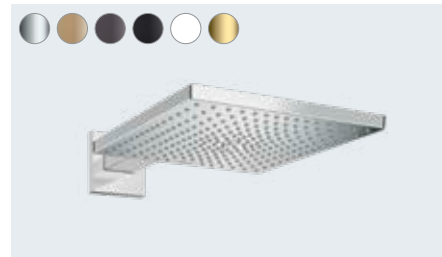

Raindance E

Overhead shower 300 1jet with shower arm
26238, -000, -140, -340, -670, -700, -990 17 l/min
26239, -000 EcoSmart 9 l/min

Overhead shower 300 1jet with ceiling connector
(not shown)
26250, -000, -140, -340, -670, -700, -990 17 l/min
26251, -000 EcoSmart 9 l/min