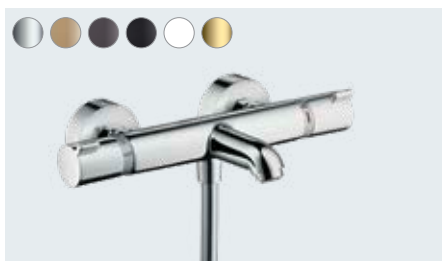

EcoStat
Bath thermostat Comfort for exposed installation
13114, -000, -140, -340, -670, -700, -990