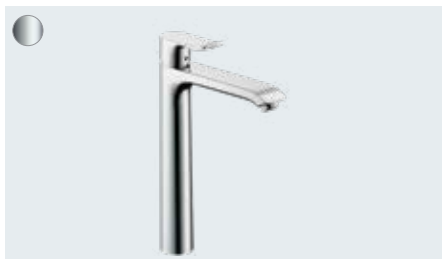

Metris

Single lever basin mixer 260 for washbowls with pop-up waste set
31082, -000

Single lever basin mixer 260 for washbowls without waste set
31184, -000