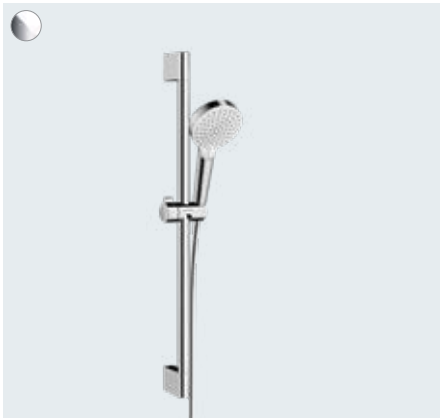

Crometta

Shower set Vario with shower bar 65 cm
26532, -400 13.8 l/min
26534, -400 EcoSmart 9 l/min
26555, -400 Green 6 l/min

Shower set Vario with shower bar 65 cm and soap dish (not shown)
26553, -400 13.8 l/min

Shower set Vario with shower bar 90 cm (not shown)
26536, -400 13.8 l/min
26538, -400 EcoSmart 9 l/min