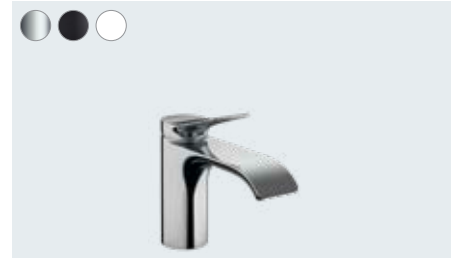

Vivenis

Single lever basin mixer 80 with pop-up waste set
75010, -000, -670, -700

Single lever basin mixer 80 without waste set
75012, -000, -670, -700