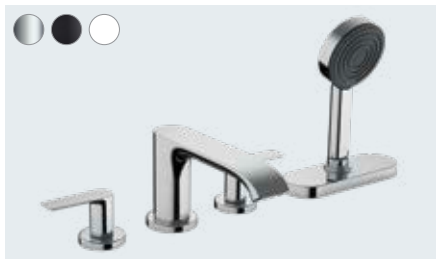

Vivenis
4-hole rim mounted bath mixer with sBox
75444, -000, -670, -700
Basic set for 4-hole rim mounted bath mixer (not shown)
13440180