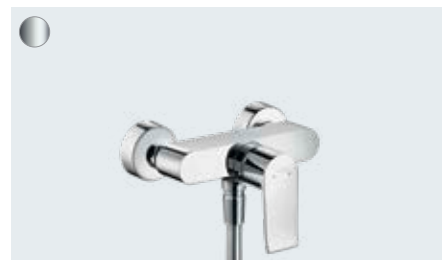

Metris

Single lever shower mixer for exposed installation
31680, -000