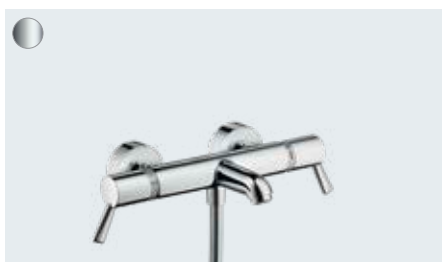

EcoStat
Bath thermostat Comfort Care for exposed installation
with extra long handles
13115, -000