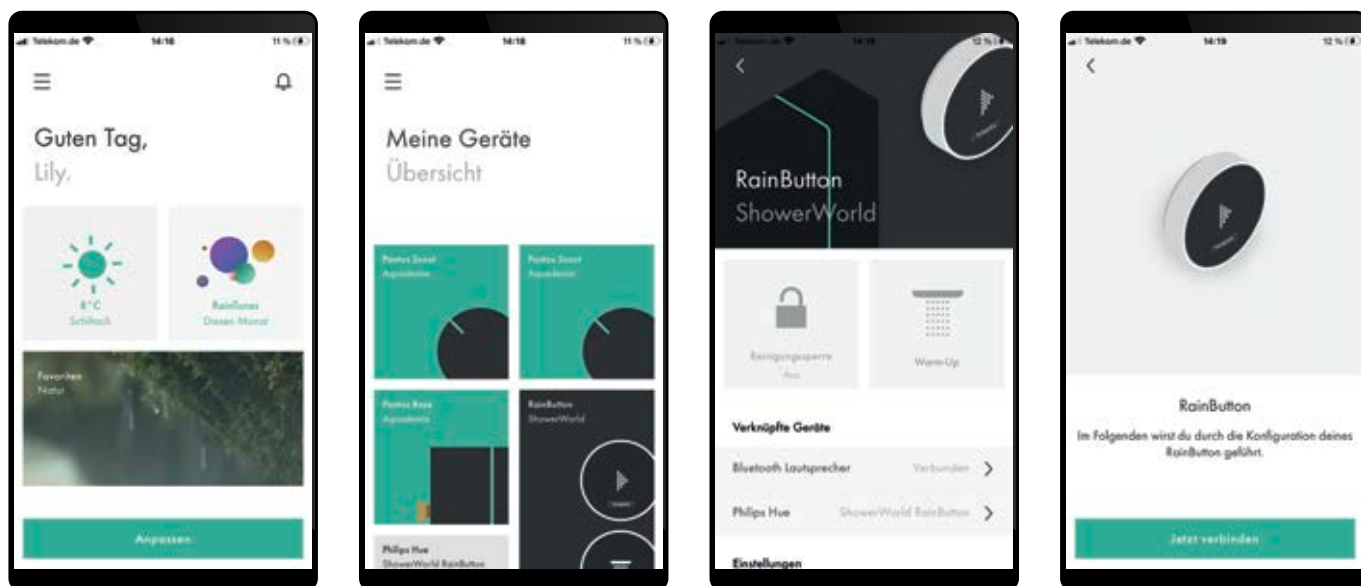

**Good Night**

Slow down with soothing lighting, delicate aromas and a blanket of the finest water droplets on your skin.

The hansgrohe homeapp - digitally select your water experience.

Choose one of the preset programmes based on your mood and time of day. Restart your wellness experience daily at the touch of a button, all from your smartphone.

RainScent - Five sensual fragrance options

Immerse yourself even further, with a RainScent shower tab. Choose from lavender, pomegranate, bergamot, silver fir or rosemary citrus scent, placing the tab in the shower floor compartment. Now breathe deeply, as the essential oils slowly reveal themselves, providing an even more luxurious shower experience.

# The hansgrohe home app - control for smart applications at home

With the hansgrohe home app, you can select your shower programme, as well as manage other digital hansgrohe devices.

With RainTunes in your bathroom and the hansgrohe home app on your phone, you can restart your wellness routine each morning by selecting your preferred shower programme.