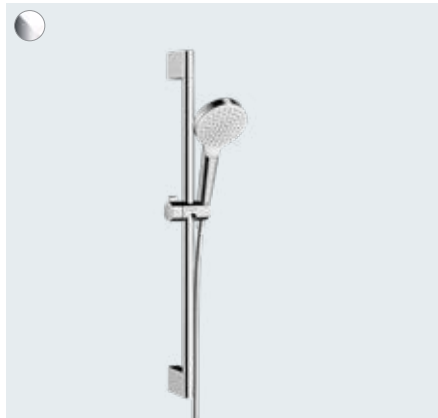

Crometta

Shower set 1jet with shower bar 65 cm
26533, -400 14 l/min
26535, -400 EcoSmart 9 l/min
26554, -400 Green 6 l/min

Shower set 1jet with shower bar 90 cm (not shown)
26537, -400 14 l/min
26539, -400 EcoSmart 9 l/min