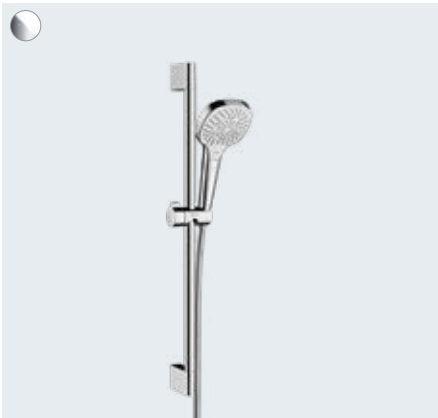

Croma Select E
Shower set Multi with shower bar 65 cm
26580, -400 16 l/min
26581, -400 EcoSmart 9 l/min
Shower set Multi with shower bar 90 cm (not shown)
26590, -400 16 l/min
26591, -400 EcoSmart 9 l/min