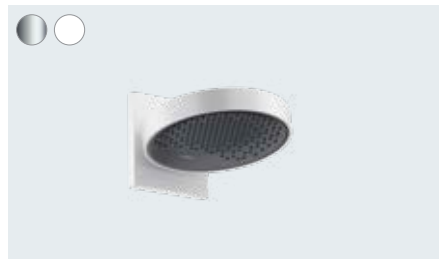

Rainfinity

Overhead shower 250 1jet with wall connector
26226, -000, -700 19 l/min
26227, -000, -700 EcoSmart 9.4 l/min