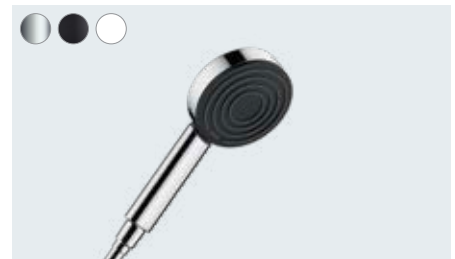

Pulsify S

Hand shower 105 1jet
24120, -000, -670, -700 13.5 l/min
24121, -000, -670, -700 Green 5.7 l/min