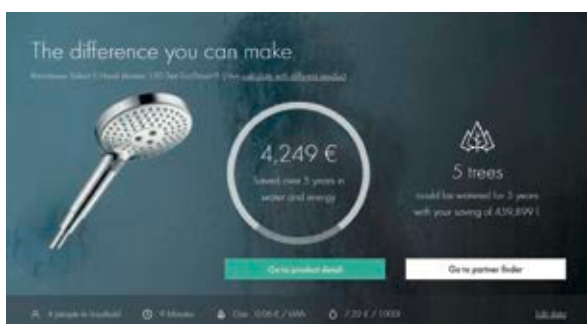

With our water saving calculator, you can see the amount of water you could potentially save thanks to our environmentally-friendly EcoSmart technology. It's useful whatever your household size, showing instantly the products to help you conserve our most valuable resource.

hansgrohe.co.uk/service/water-savings-calculator