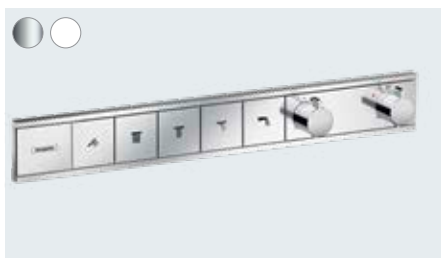

RainSelect
Thermostat for concealed installation for 5 functions
15384, -000, -700
Basic set for 5 functions (not shown)
15313180