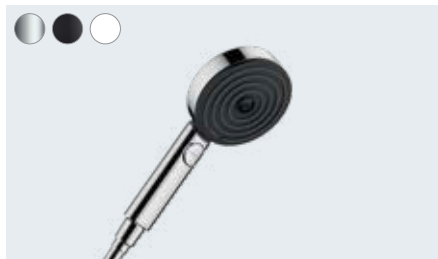

Pulsify S Select

Hand shower 105 3jet Activation
24100, -000, -670, -700 11.5 l/min
24101, -000, -670, -700 EcoSmart 8.5 l/min