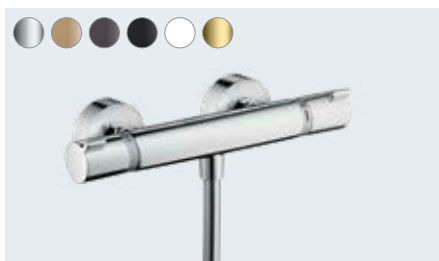

EcoStat
Shower thermostat Comfort for exposed installation
13116, -000, -140, -340, -670, -700, -990