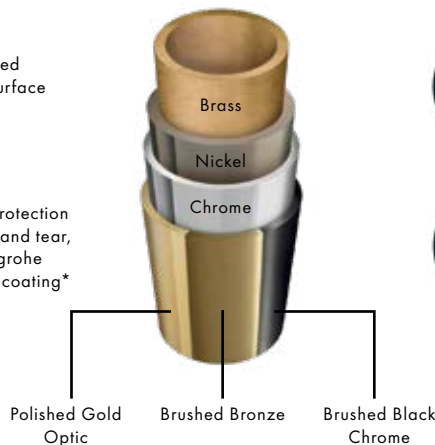

Today's bathroom increasingly reflects our own personal style. FinishPlus has been developed to provide five new surface designs in matt and metallic tones, expanding your style options far beyond classic chrome. The high-quality surfaces offer a wide range of design options, giving you brand new ways of expressing yourself.

## PVD coating

A PVD coat is vapour-deposited molecule by molecule in a vacuum coating process, which creates a robust and brilliantly coloured surface

Longevity tested for years of surface durability

50 years of protection against wear and tear, with the hansgrohe Premium PVD coating\*

## Paint coating

A specialist paint is applied in several steps, to create a durable and intense surface colour

Longevity tested for years of surface durability

25 years of protection against wear and tear, with the hansgrohe special paint finish\*\*