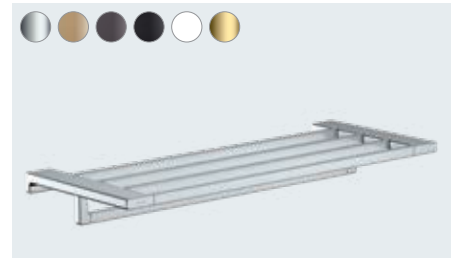

AddStoris
Towel rack with towel holder
41751, -000, -140, -340, -670, -700, -990