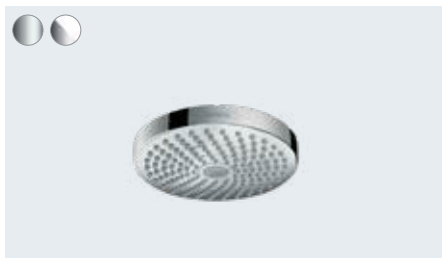

Croma Select S

Overhead shower 180 2jet
26522, -000, -400 17 l/min
26523, -000 EcoSmart 9 l/min

All specified flow rates are based on an operating pressure of 0.3 MPa (3 bar).

Explanations of the surfaces, technologies and jet types can be found at the end of the brochure. More products can be found at hansgrohe.co.uk