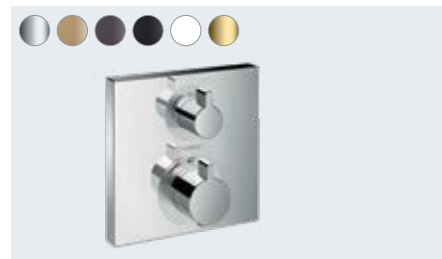

EcoStat Square
Thermostat for concealed installation for 2 functions
15714, -000, -140, -340, -670, -700, -990