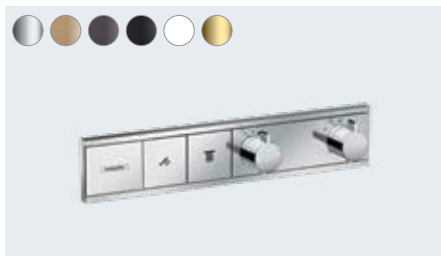

## At a glance:

- Slim silhouette, integrating into the wall to save space
- With the help of the coloured FinishPlus surfaces, you can design your bathroom in your own style
- Durable buttons: permanently abrasion-resistance thanks to the back pressure
- With the innovative Select control you can easily regulate the water flow and switch between spray types
- Control the amount of water easily using a rotary control
- Easy cleaning thanks to the separate shut-off function