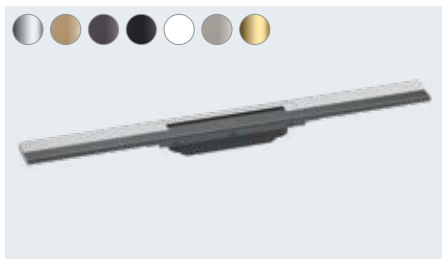

RainDrain Flex

Finish set shower drain 700 cuttable
56043, -000, -140, -340, -670, -700, -800, -990
Finish set shower drain 800 cuttable (not shown)
56044, -000, -140, -340, -670, -700, -800, -990
Finish set shower drain 900 cuttable (not shown)
56045, -000, -140, -340, -670, -700, -800, -990
Finish set shower drain 1000 cuttable (not shown)
56046, -000, -140, -340, -670, -700, -800, -990
Finish set shower drain 1200 cuttable (not shown)
56047, -000, -140, -340, -670, -700, -800, -990