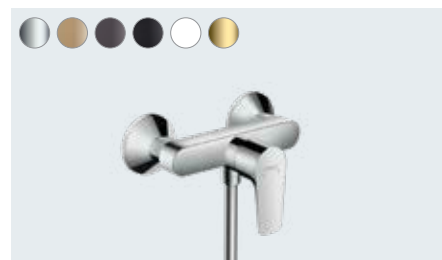

Talis E
Single lever shower mixer for exposed installation
71760, -000, -140, -340, -670, -700, -990