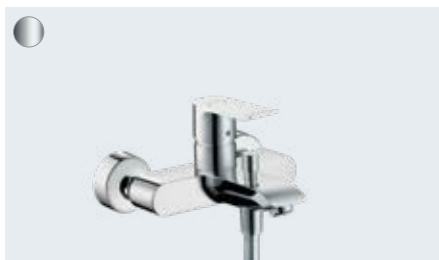

Metris

Single lever bath mixer for exposed installation
31480, -000