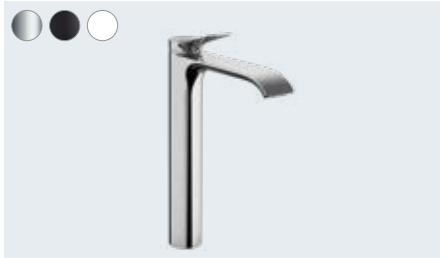

Vivenis

Single lever basin mixer 250 for washbowls with pop-up waste set
75040, -000, -670, -700

Single lever basin mixer 250 for washbowls without waste set
75042, -000, -670, -700