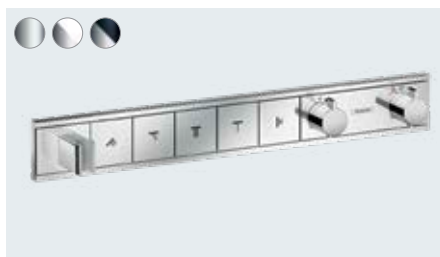

RainSelect
Thermostat for concealed installation for 5 functions
with integrated shower holder
15358, -000, -400, -600
Basic set for 5 functions (not shown)
15313180