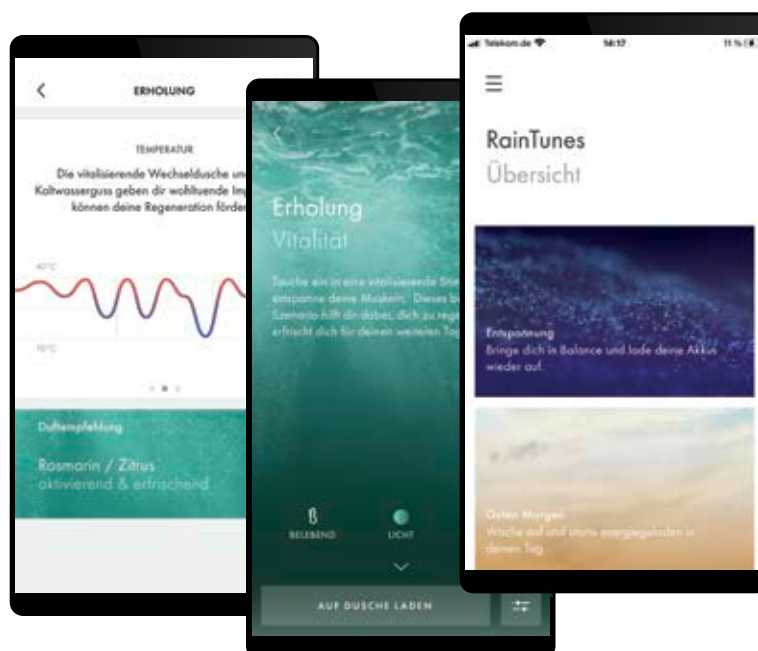

**Good Night**

Slow down with soothing lighting, delicate aromas and a blanket of the finest water droplets on your skin.

The hansgrohe homeapp - digitally select your water experience.

Choose one of the preset programmes based on your mood and time of day. Restart your wellness experience daily at the touch of a button, all from your smartphone.

RainScent - Five sensual fragrance options

Immerse yourself even further, with a RainScent shower tab. Choose from lavender, pomegranate, bergamot, silver fir or rosemary citrus scent, placing the tab in the shower floor compartment. Now breathe deeply, as the essential oils slowly reveal themselves, providing an even more luxurious shower experience.

# The hansgrohe home app - control for smart applications at home

With the hansgrohe home app, you can select your shower programme, as well as manage other digital hansgrohe devices.

With RainTunes in your bathroom and the hansgrohe home app on your phone, you can restart your wellness routine each morning by selecting your preferred shower programme.