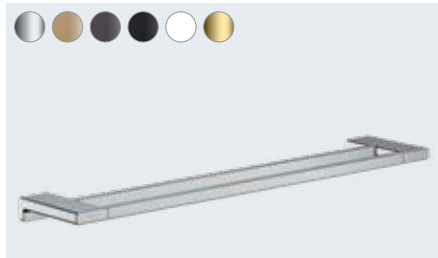

AddStoris
Double bath towel rail
41743, -000, -140, -340, -670, -700, -990