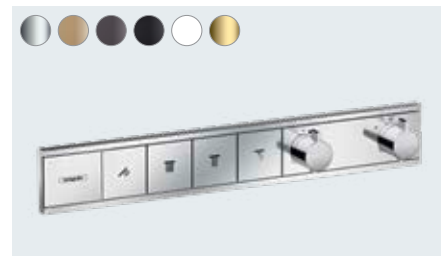

RainSelect
Thermostat for concealed installation for 4 functions
15382, -000, -140, -340, -670, -700, -990
Basic set for 4 functions (not shown)
15312180