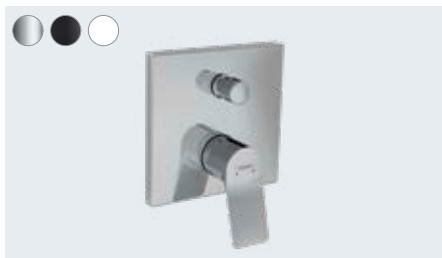

Vivenis
Single lever bath mixer for concealed installation
for iBox universal
75415, -000, -670, -700

Single lever bath mixer for concealed installation with integrated security combination according to EN1717 for iBox universal
75416, -000, -670, -700
Basic set iBox universal (not shown)
01800180