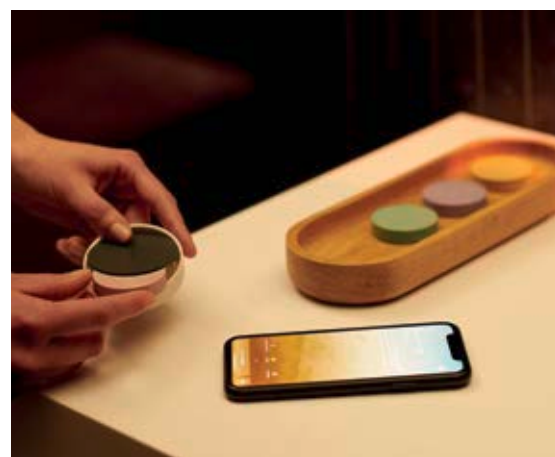

**Good Night**

Slow down with soothing lighting, delicate aromas and a blanket of the finest water droplets on your skin.

The hansgrohe homeapp - digitally select your water experience.

Choose one of the preset programmes based on your mood and time of day. Restart your wellness experience daily at the touch of a button, all from your smartphone.