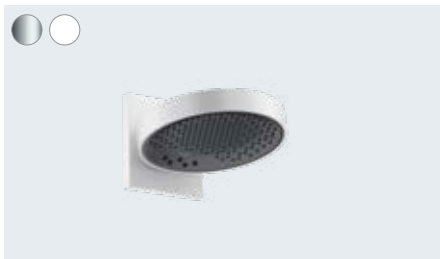

Rainfinity

Overhead shower 250 3jet with wall connector
26232, -000, -700 20 l/min
26233, -000, -700 EcoSmart 9 l/min

Basic set iBox universal (not shown)
01800180