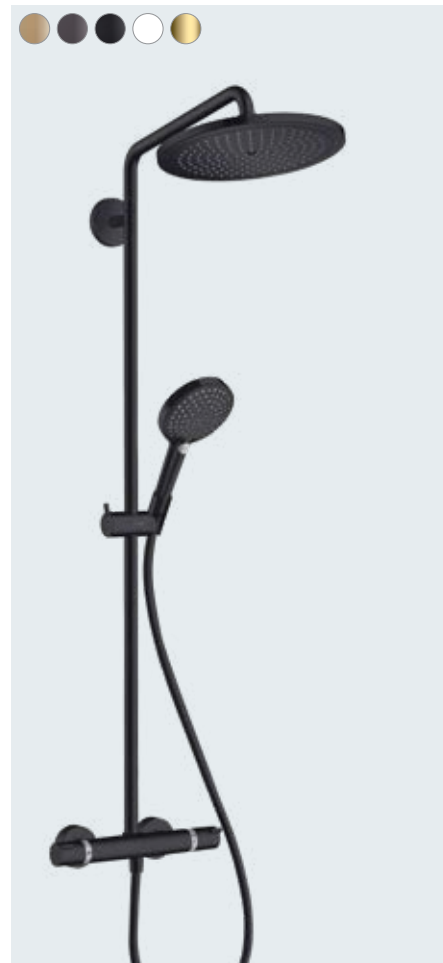

Croma Select S

Showerpipe 280 1jet with thermostat and hand shower
Raindance Select S 120 3jet
Shower arm length 400 mm
Swivel shower arm

- Croma overhead shower 280 1jet
- Raindance Select S hand shower 120 3jet
- Ecostat Thermostat Comfort

26890, -140, -340, -670, -700, -990 14.5 l/min
26891, -140, -340, -670, -700, -990 EcoSmart 9 l/min