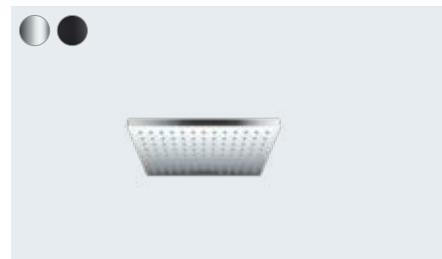

Vernis Shape

Overhead shower 230 1jet

- # 26281, -000, -670 12.4 l/min
- # 26283, -000, -670 EcoSmart 8.7 l/min
- # 26094, -000 Green 5.4 l/min

Overhead shower 200 1jet LowPressure

1. # 26096, -000 14.7 l/min