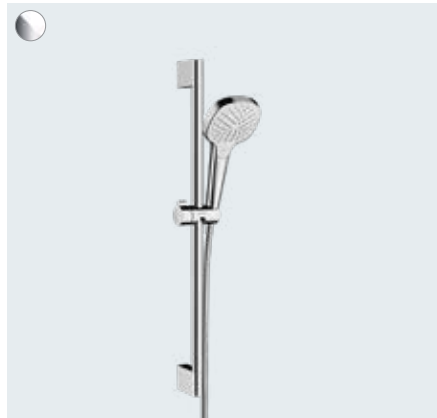

**Croma Select E**  
Shower set Multi with shower bar 65 cm  
# 26580, -400 16 l/min  
# 26581, -400 EcoSmart 9 l/min  
Shower set Multi with shower bar 90 cm (not shown)  
# 26590, -400 16 l/min  
# 26591, -400 EcoSmart 9 l/min