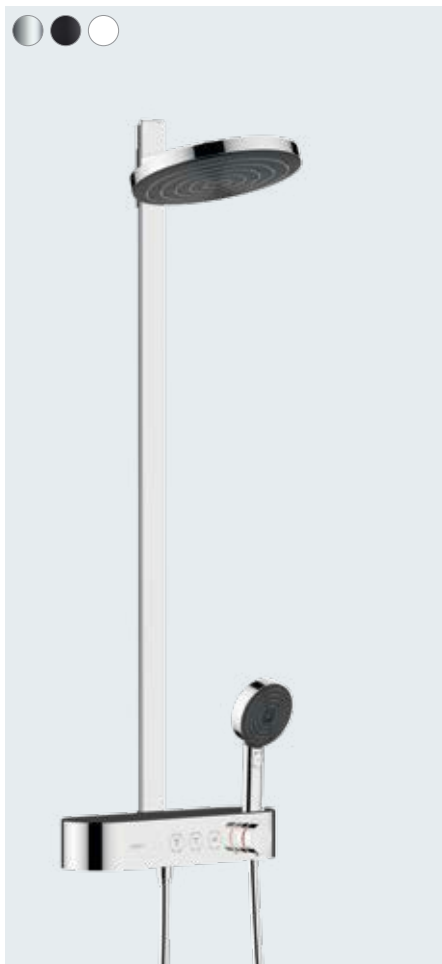

**Pulsify S**

Showerpipe 260 2jet with ShowerTablet Select 400

Height of the Showerpipe can be reduced

- Pulsify S overhead shower 260 2jet
- Pulsify S hand shower 105 3jet Relaxation
- ShowerTablet Select 400 thermostat