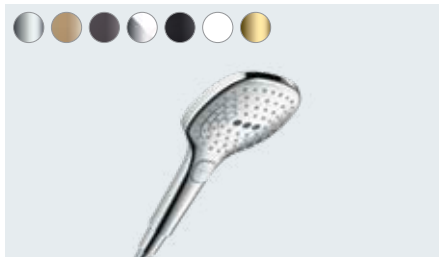

Raindance Select E

Hand shower 120 3jet
26520, -000, -140, -340, -400,
-670, -700, -990 14.4 l/min
26521, -000, -400 EcoSmart 8.5 l/min