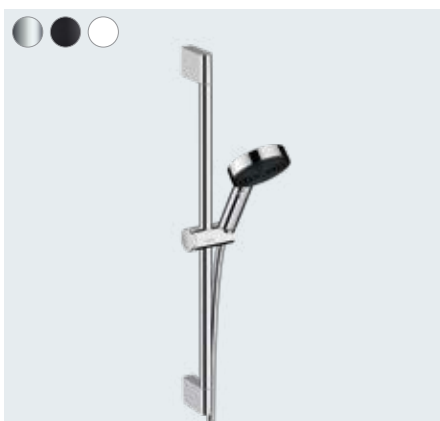

Pulsify S Select

Shower set 105 3jet Relaxation with shower bar 65 cm
24160, -000, -670, -700 11.4 l/min
24161, -000, -670, -700 EcoSmart 8.2 l/min
Shower set 105 3jet Relaxation with shower bar 90 cm (not shown)
24170, -000, -670, -700 11.4 l/min
24171, -000, -670, -700 EcoSmart 8.2 l/min