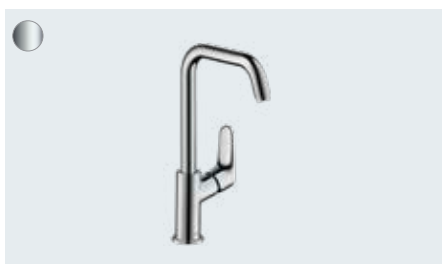

Focus
Single lever basin mixer 240
with swivel spout and pop-up waste set
31609, -000