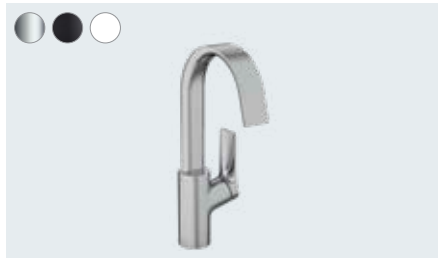

**Vivenis**

Single lever basin mixer 80 with pop-up waste set  
# 75010, -000, -670, -700

Single lever basin mixer 80 without waste set  
# 75012, -000, -670, -700

**Vivenis**

Pillar tap 80 for cold water without waste set  
# 75013, -000, -670, -700