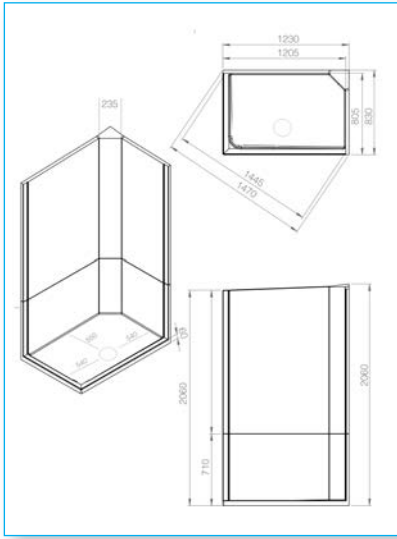

LEAK FREE SPECIFICATIONS

800 Quadrant

900 Quadrant

1200x800 Offset Quadrant

1200x900 Offset Quadrant

800 Square

900 Square

1200x 900 Rectangle

1200x 900 Quadrant

1200x800 Alcove

LEAK FREE SPECIFICATIONS

1000 x 800 Alcove

1200 x 800 Quadrant
Right hand shown

1200 x 800 Rectangle
Left hand shown

HOW THE JOIN WORKS!

WALK-IN SPECIFICATIONS