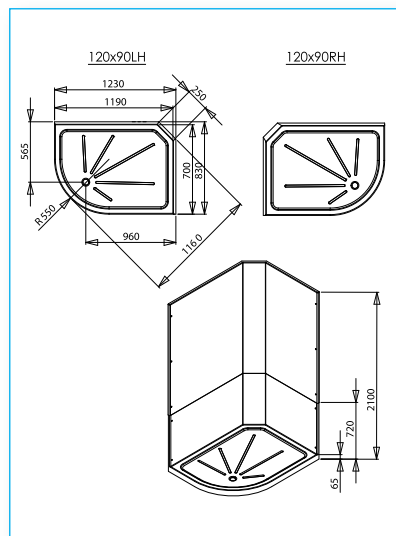

LEAK FREE SPECIFICATIONS

800 Quadrant

900 Quadrant

1200x800 Offset Quadrant

1200x900 Offset Quadrant

800 Square

900 Square

1200x 900 Rectangle

1200x 900 Quadrant

1200x800 Alcove

LEAK FREE SPECIFICATIONS

1000 x 800 Alcove

1200 x 800 Quadrant
Right hand shown

1200 x 800 Rectangle
Left hand shown

HOW THE JOIN WORKS!

WALK-IN SPECIFICATIONS