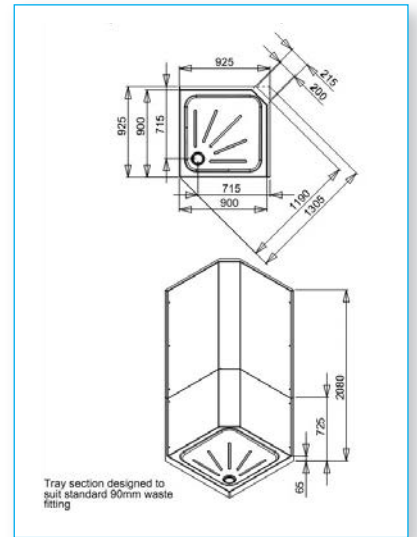

LEAK FREE SPECIFICATIONS

800 Quadrant

900 Quadrant

1200x800 Offset Quadrant

1200x900 Offset Quadrant

800 Square

900 Square

1200x 900 Rectangle

1200x 900 Quadrant

1200x800 Alcove

LEAK FREE SPECIFICATIONS

1000 x 800 Alcove

1200 x 800 Quadrant
Right hand shown

1200 x 800 Rectangle
Left hand shown

HOW THE JOIN WORKS!

WALK-IN SPECIFICATIONS