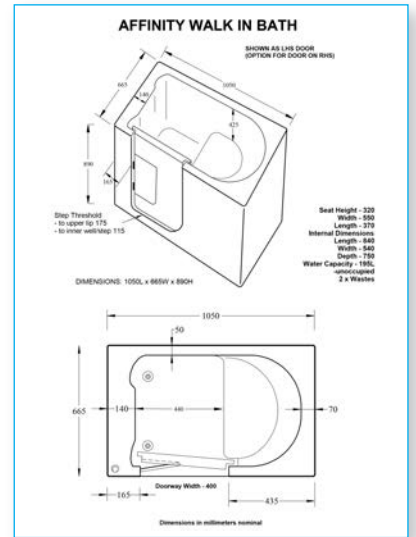

DEEP SOAK BATH SPECIFICATIONS

AFFINITY