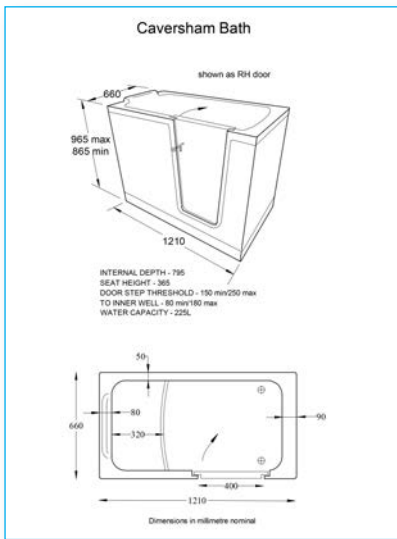

DEEP SOAK BATH SPECIFICATIONS

CAVERSHAM