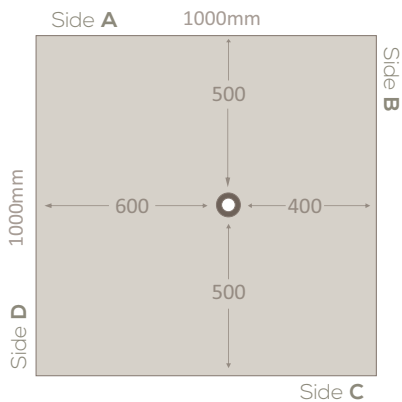

DEC TRAY RANGE