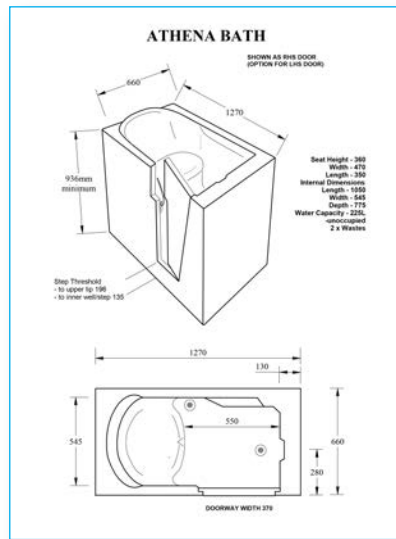

DEEP SOAK BATH SPECIFICATIONS

ATHENA