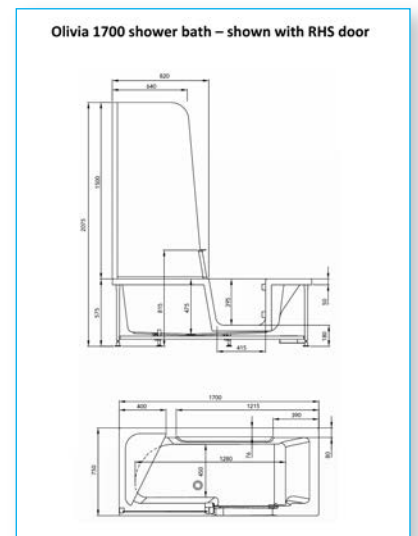

WALK-IN SPECIFICATIONS

OLIVIA