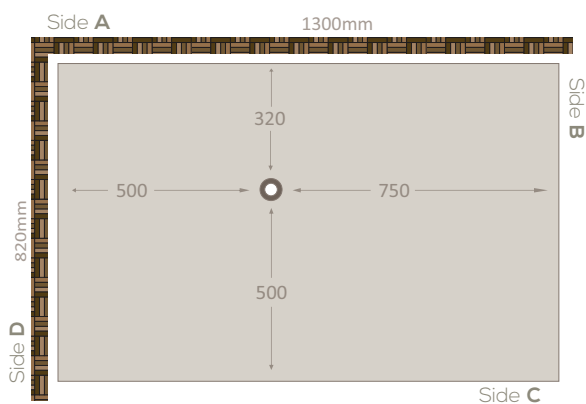

DEC TRAY RANGE