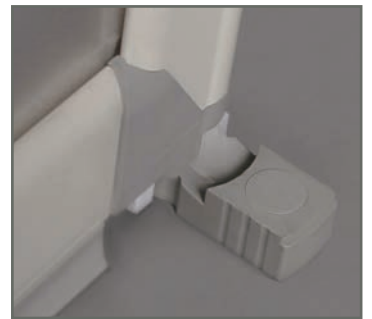

360 hinges allows for full movement in and out.

50mm of adjustment on each side

Tough, replaceable seals

Everything we do is designed for your comfort and ease of use.

Note the ergonomic shape of the locking handle.