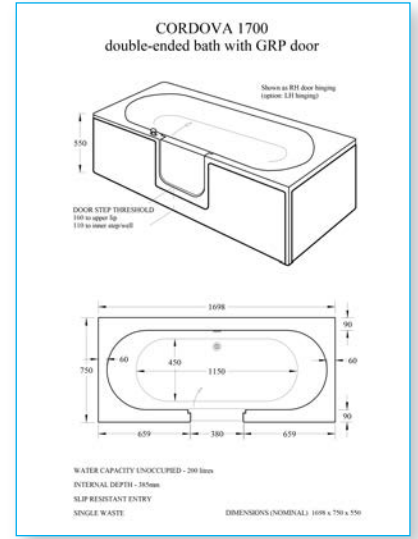

WALK-IN SPECIFICATIONS

CORDOVA