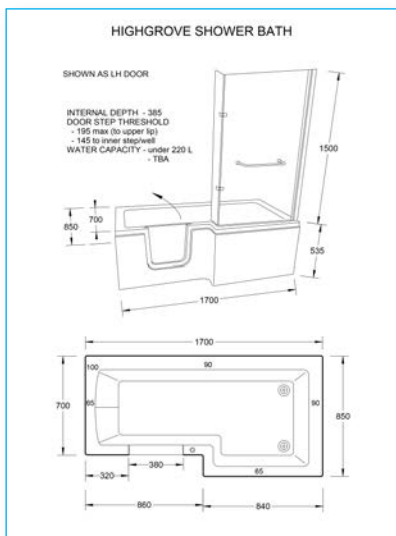

WALK-IN SPECIFICATIONS

HIGHGROVE