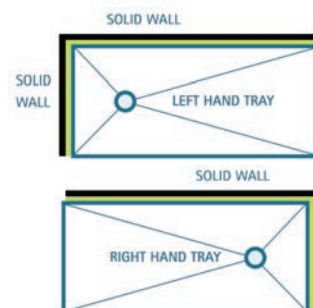

Concrete floors:

Excavate the floor to allow the tray to fit. Remove the tray and create space and channel for the waste. Fill with sufficient mortar to support the tray completely. Fit the tray and waste, using adhesive around the edges, CT10 or TEC7 is ideal.

PRODUCT NAME	FITTING AREA	SHOWERING AREA	WASTE FROM SIDE A	WASTE FROM SIDE D
NEPLEV9x9	945 x 945	850 x 850	425	425
NEPLEV10x10	1045 x 1045	950 x 950	465	465
NEPLEV11x8	1145 x 845	1050 x 750	365	305
NEPLEV12x72	1245 x 765	1150 x 670	315	300
NEPLEV12x8	1245 x 845	1150 x 750	365	300
NEPLEV12x9	1245 x 945	1150 x 850	445	300
NEPLEV13x9	1345 x 945	1250 x 850	450	315