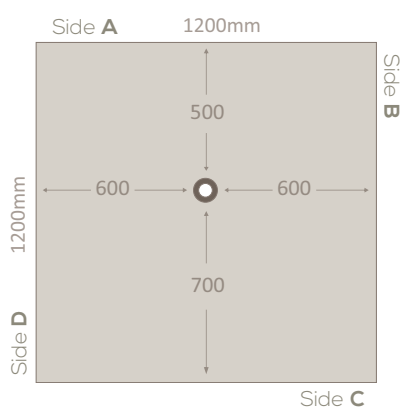

DEC TRAY RANGE