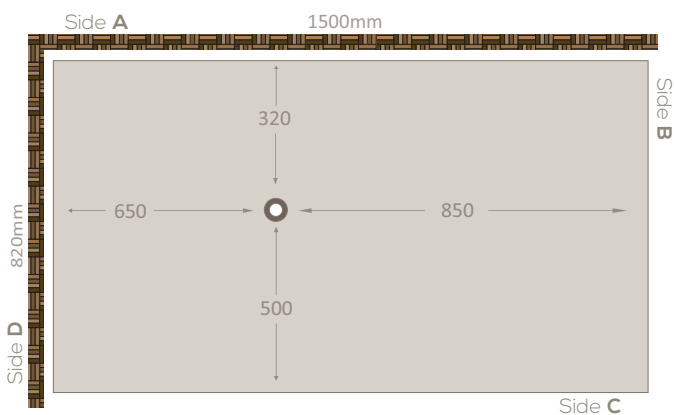

DEC TRAY RANGE