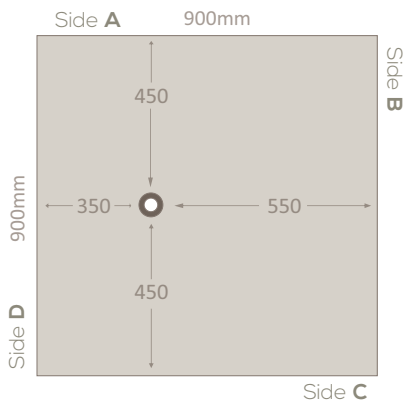

DEC TRAY RANGE