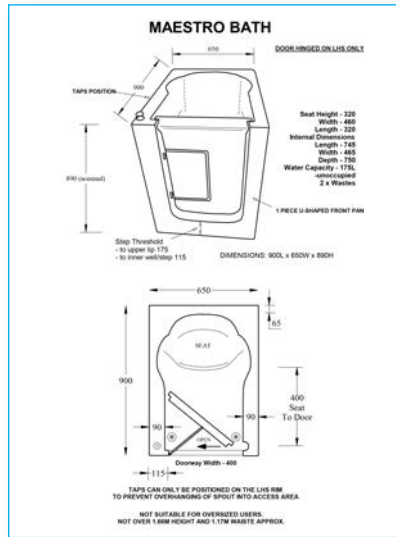

DEEP SOAK BATH SPECIFICATIONS

MAESTRO