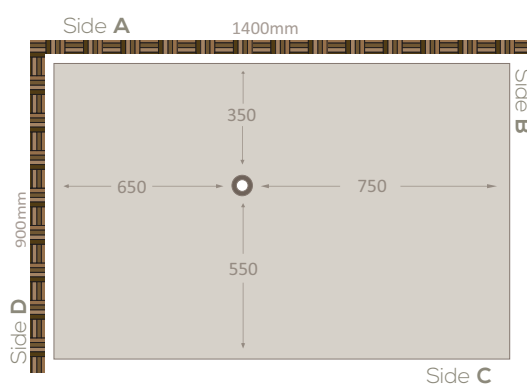

DEC TRAY RANGE