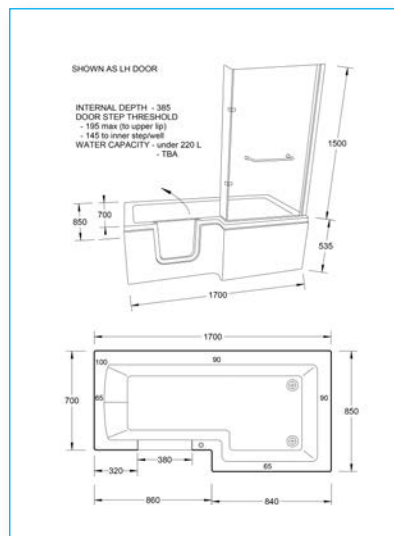

WALK-IN SPECIFICATIONS

LARIMAR