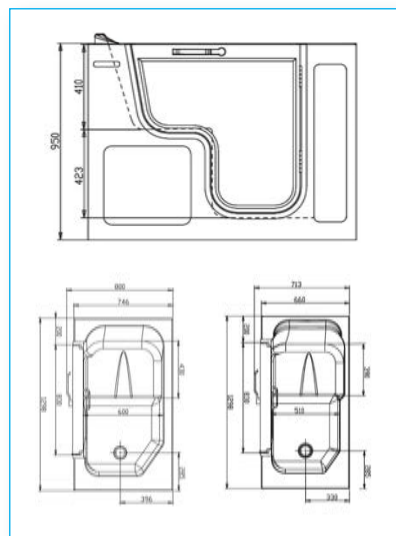

DEEP SOAK BATH SPECIFICATIONS

OAKHAM