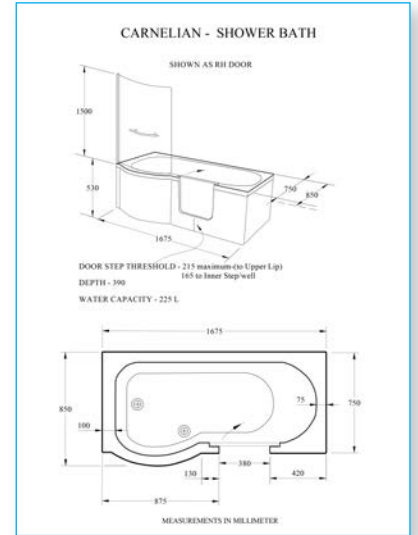

WALK-IN SPECIFICATIONS

CARNELIAN