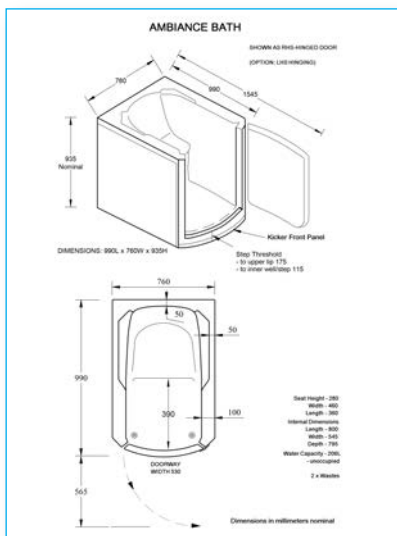

AMBIANCE

OAKHAM

AQUASERENE

DEEP SOAK BATH SPECIFICATIONS

Length	1020mm
Width	660mm
Height	975-1050mm
Door width	360mm
Internal bathing length	900mm
Bathing depth	750mm
Seat base	380 x 480mm
Seat height	440mm max.
Step-in	220mm
Max water fill	150 litres