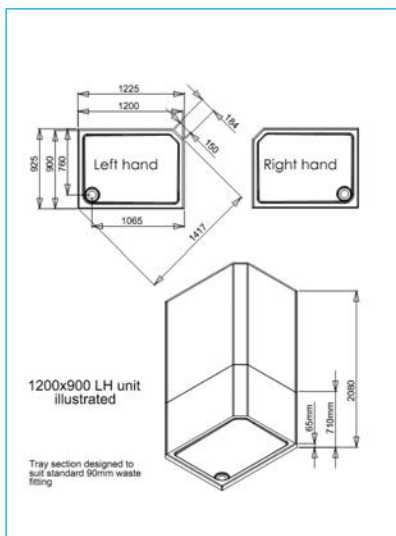

LEAK FREE SPECIFICATIONS

800 Quadrant

900 Quadrant

1200x800 Offset Quadrant

1200x900 Offset Quadrant

800 Square

900 Square

1200x 900 Rectangle

1200x 900 Quadrant

1200x800 Alcove

LEAK FREE SPECIFICATIONS

1000 x 800 Alcove

1200 x 800 Quadrant
Right hand shown

1200 x 800 Rectangle
Left hand shown

HOW THE JOIN WORKS!

WALK-IN SPECIFICATIONS