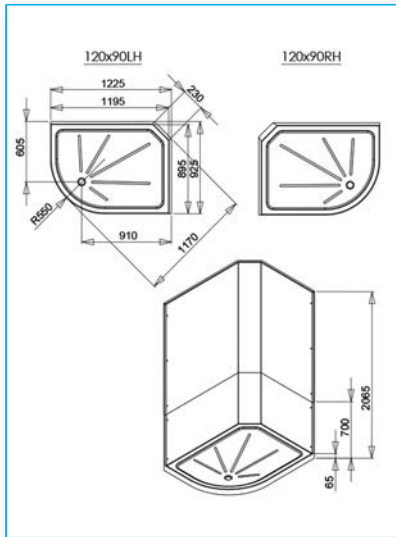

LEAK FREE SPECIFICATIONS

800 Quadrant

900 Quadrant

1200x800 Offset Quadrant

1200x900 Offset Quadrant

800 Square

900 Square

1200x 900 Rectangle

1200x 900 Quadrant

1200x800 Alcove

LEAK FREE SPECIFICATIONS

1000 x 800 Alcove

1200 x 800 Quadrant
Right hand shown

1200 x 800 Rectangle
Left hand shown

HOW THE JOIN WORKS!

WALK-IN SPECIFICATIONS