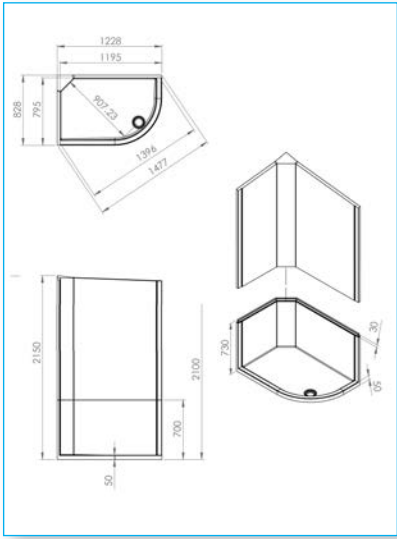

LEAK FREE SPECIFICATIONS

800 Quadrant

900 Quadrant

1200x800 Offset Quadrant

1200x900 Offset Quadrant

800 Square

900 Square

1200x 900 Rectangle

1200x 900 Quadrant

1200x800 Alcove

LEAK FREE SPECIFICATIONS

1000 x 800 Alcove

1200 x 800 Quadrant
Right hand shown

1200 x 800 Rectangle
Left hand shown

HOW THE JOIN WORKS!

WALK-IN SPECIFICATIONS