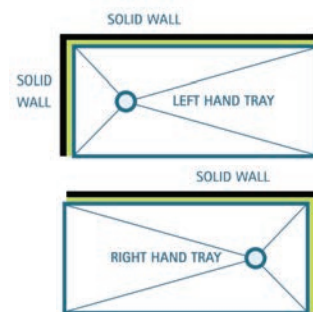

Teamed with mosaic tiles, the effects can be stunning. The trays fit into your concrete floor or over the joists on your wooden floor. You simply tile or vinyl the entire bathroom, including the tray, to give a really great flooring area. The trays come with the option of a square, metal grid for tiles or a round, white grid for Vinyl.

Wastes allow the removal of 48 litres of water per minute.

We only use McAlpine waste outlets giving you complete peace of mind.

PRODUCT NAME	FITTING AREA	SHOWERING AREA	WASTE FROM SIDE A	WASTE FROM SIDE D
NEPDEC9x9	900 x 900	850 x 850	450	350
NEPDEC10x10	1000 x 1000	950 x 950	500	600
NEPDEC115x77	1150 x 770	1100 x 720	285	470
NEPDEC12x9	1200 x 900	1150 x 850	350	500
NEPDEC12x12	1200 x 1200	1150 x 1150	500	600
NEPDEC13x8	1300 x 820	1250 x 770	320	500
NEPDEC14x9	1400 x 900	1350 x 850	350	650
NEPDEC15x8	1500 x 820	1450 x 770	320	650
NEPDEC18x8	1800 x 820	1750 x 770	320	800

DEC TRAY RANGE

LEVEL ACCESS TRAY RANGE

Level Access Shower Tray

The Neptune low level access shower tray, designed for ease of use.

All of our level access trays are made from durable GRP and are Non Slip and CE certified. The tray edge is less than 4mm high making wheelchair access easy. Tray can be installed on wooden or concrete floors.