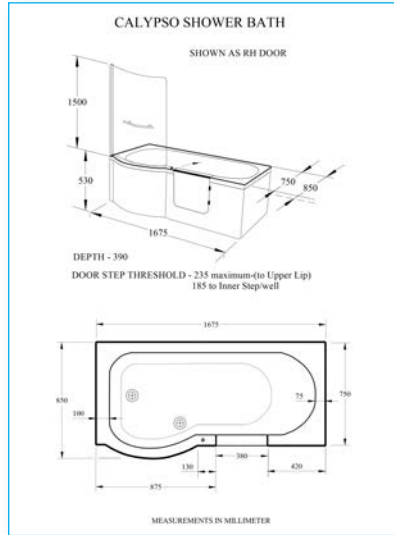

WALK-IN SPECIFICATIONS

CALYPSO