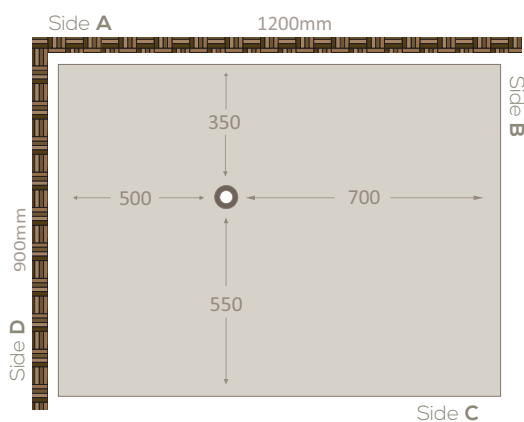

DEC TRAY RANGE