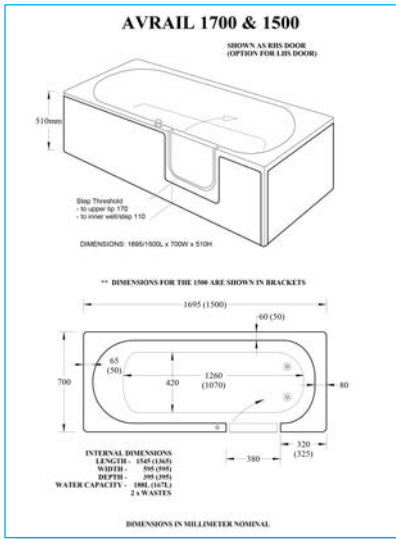

1200x 900 Quadrant

1200x800 Alcove

LEAK FREE SPECIFICATIONS

1000 x 800 Alcove

1200 x 800 Quadrant
Right hand shown

1200 x 800 Rectangle
Left hand shown

HOW THE JOIN WORKS!

WALK-IN SPECIFICATIONS