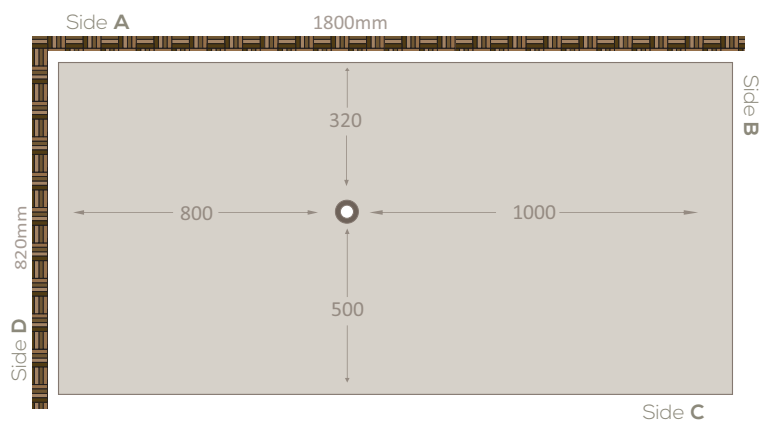

DEC TRAY RANGE