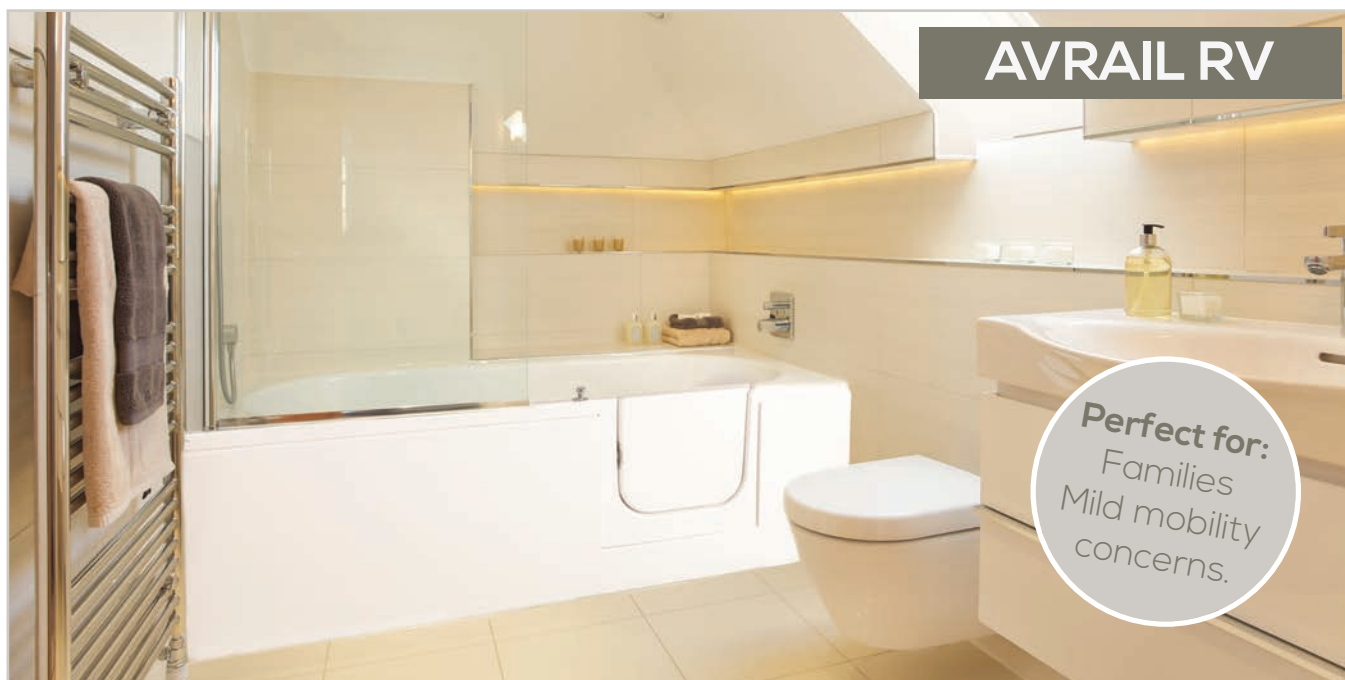

WALK-IN BATHS

Sizes Available (LH & RH) 1500 x 700mm, 1700 x 700mm

Image shows right handed bath