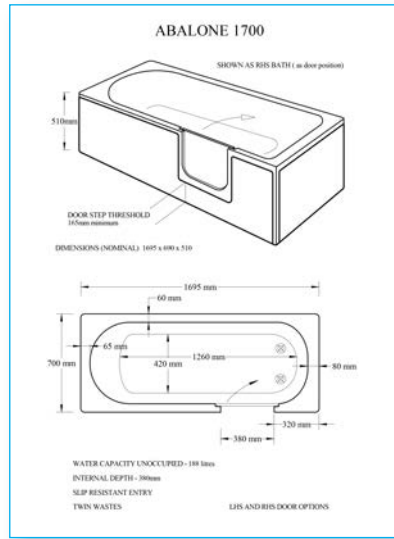

WALK-IN SPECIFICATIONS

ABALONE