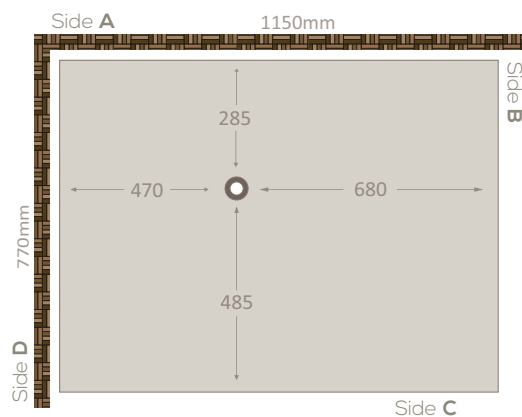

DEC TRAY RANGE