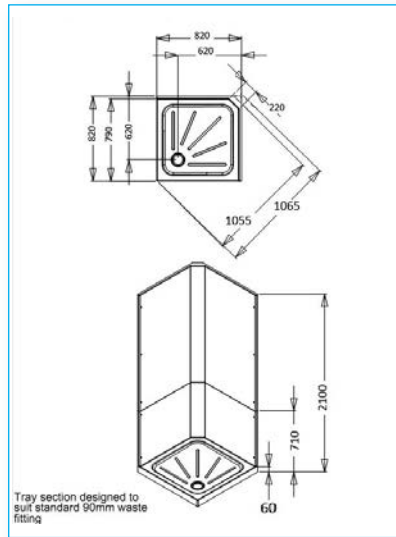

LEAK FREE SPECIFICATIONS

800 Quadrant

900 Quadrant

1200x800 Offset Quadrant

1200x900 Offset Quadrant

800 Square

900 Square

1200x 900 Rectangle

1200x 900 Quadrant

1200x800 Alcove

LEAK FREE SPECIFICATIONS

1000 x 800 Alcove

1200 x 800 Quadrant
Right hand shown

1200 x 800 Rectangle
Left hand shown

HOW THE JOIN WORKS!

WALK-IN SPECIFICATIONS