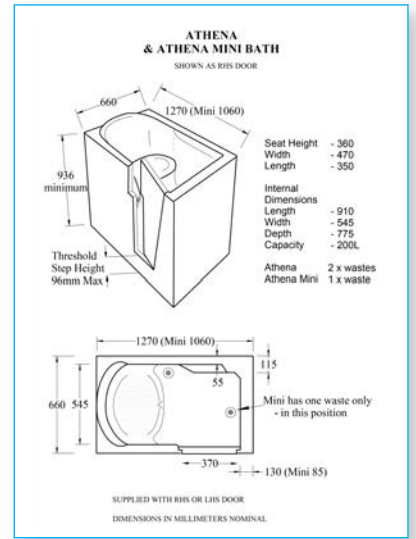

ATHENA MINI