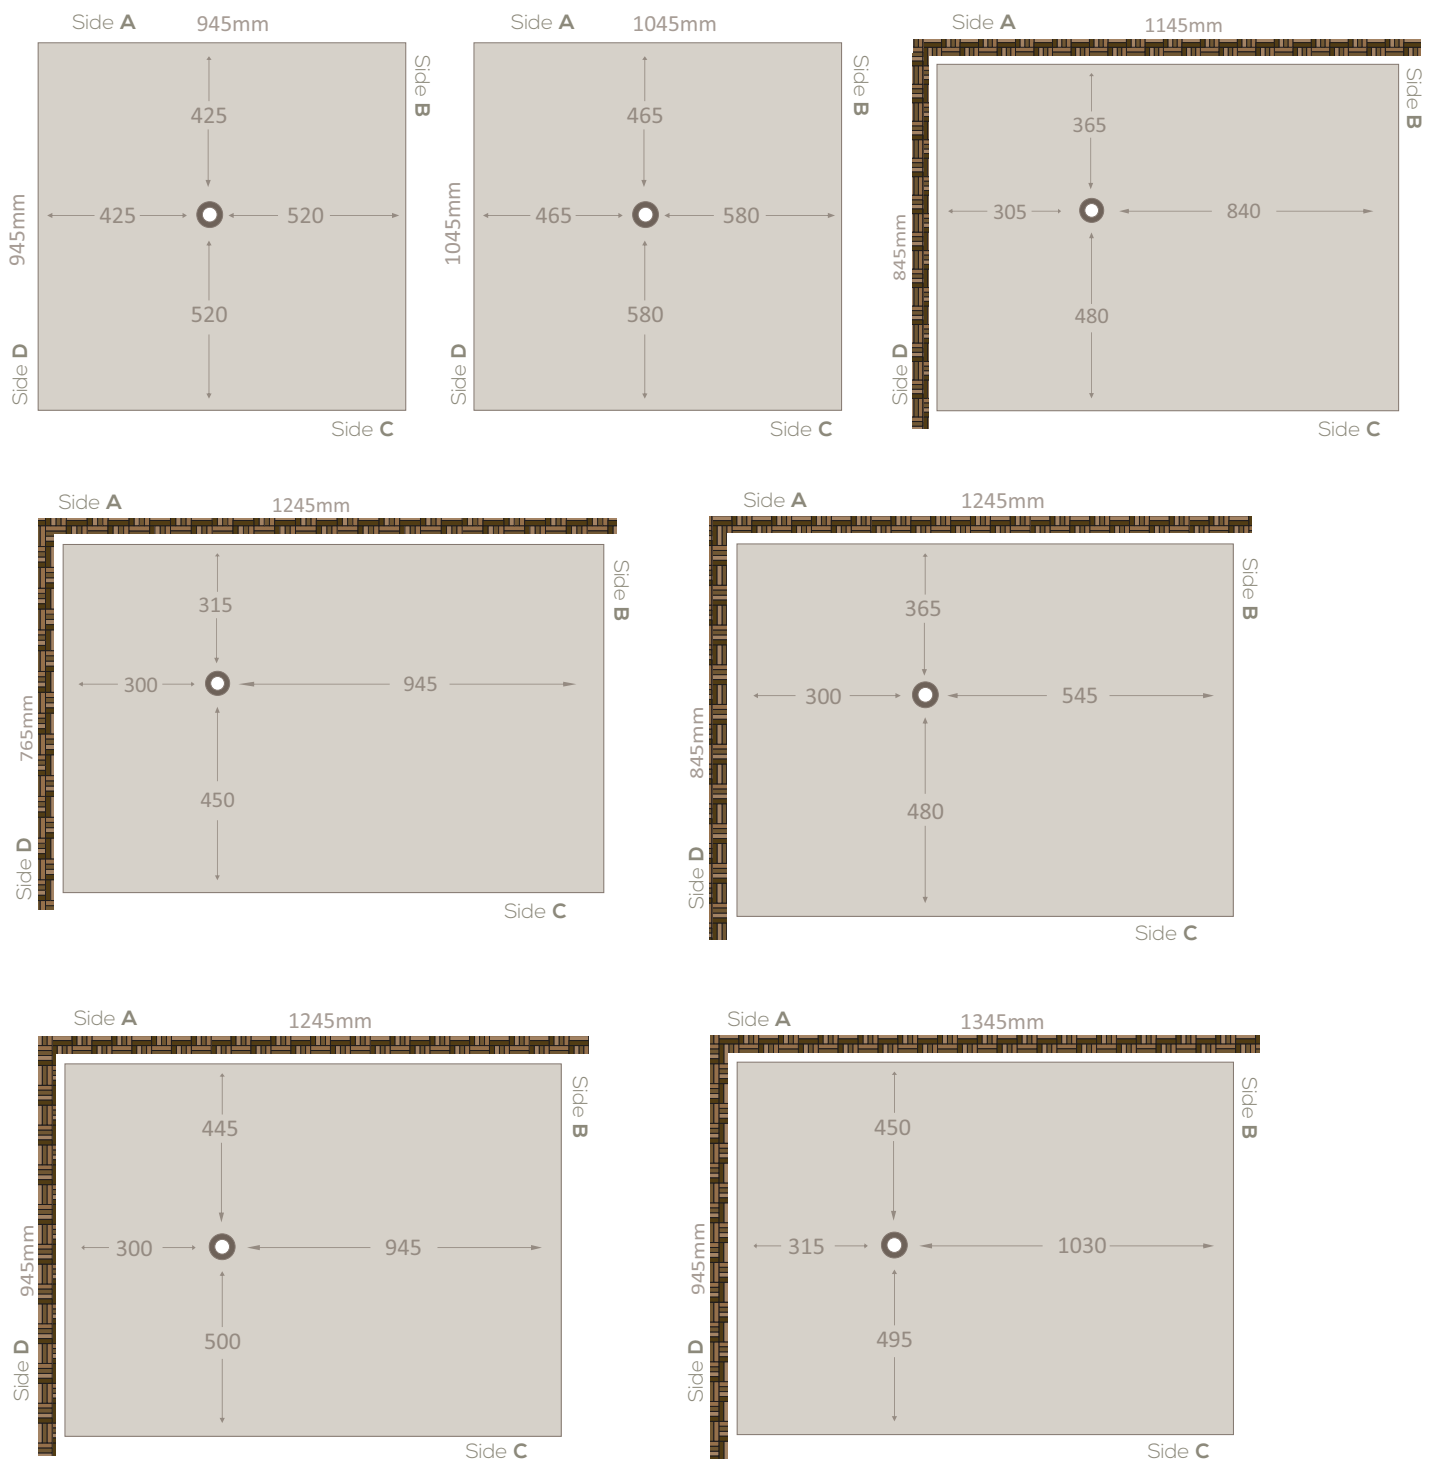

LEVEL ACCESS TRAY RANGE