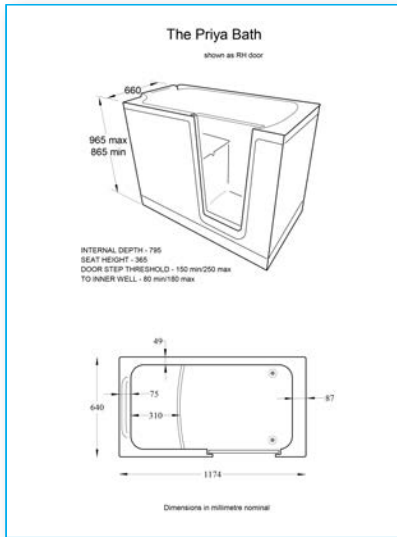

DEEP SOAK BATH SPECIFICATIONS

PRIYA