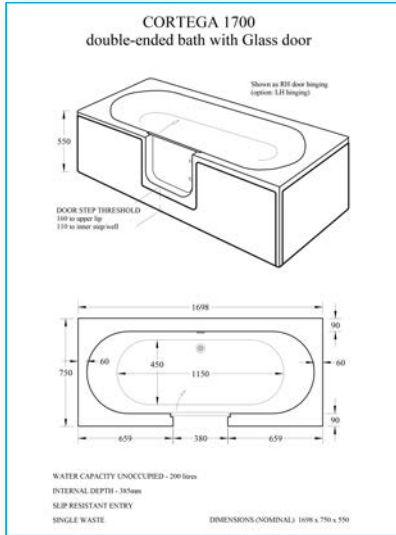

WALK-IN SPECIFICATIONS

CORTEGA